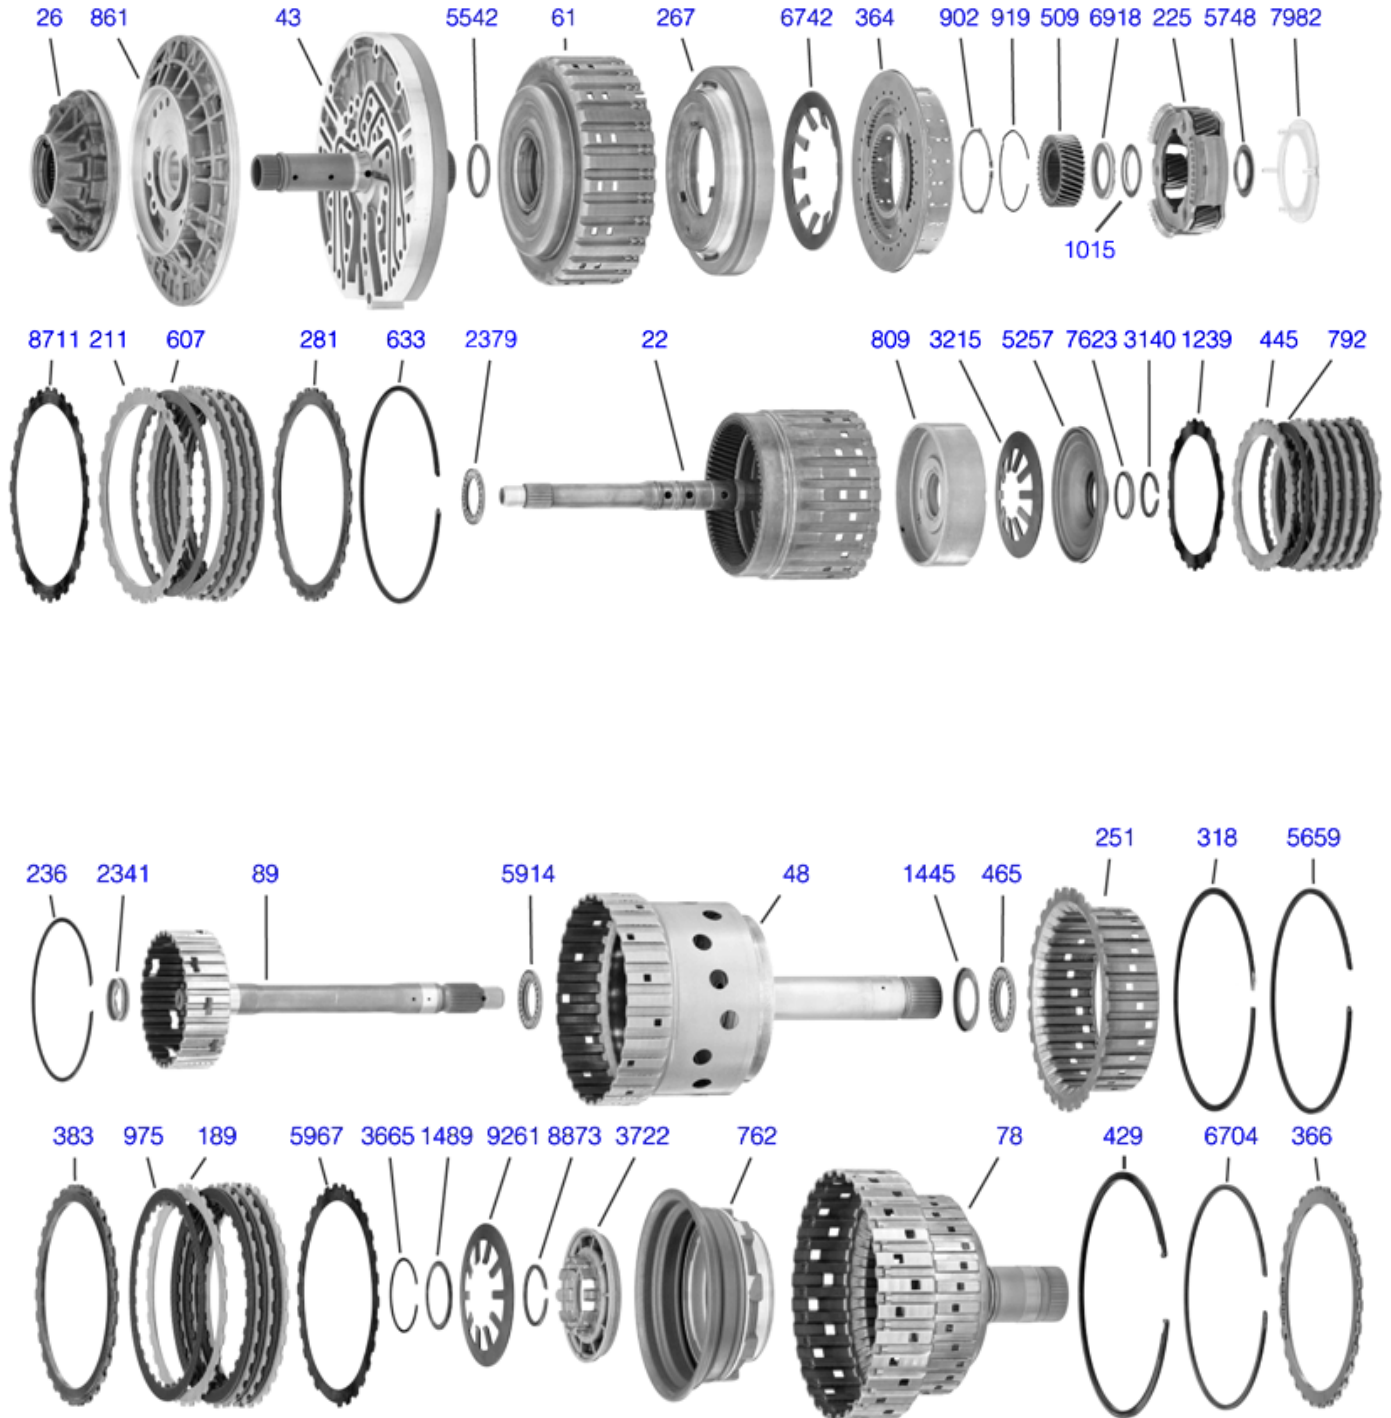

FM Auto&Servizi

CAMBI AUTOMATICI

Drivetrain specialists

ZF 6HP26/6HP26X

Automatic transmission

© F.M. Auto & Servizi
Drivetrain specialists
www.fmautoeservizi.com
info@fmautoeservizi.it

FM Auto&Servizi

CAMBI AUTOMATICI