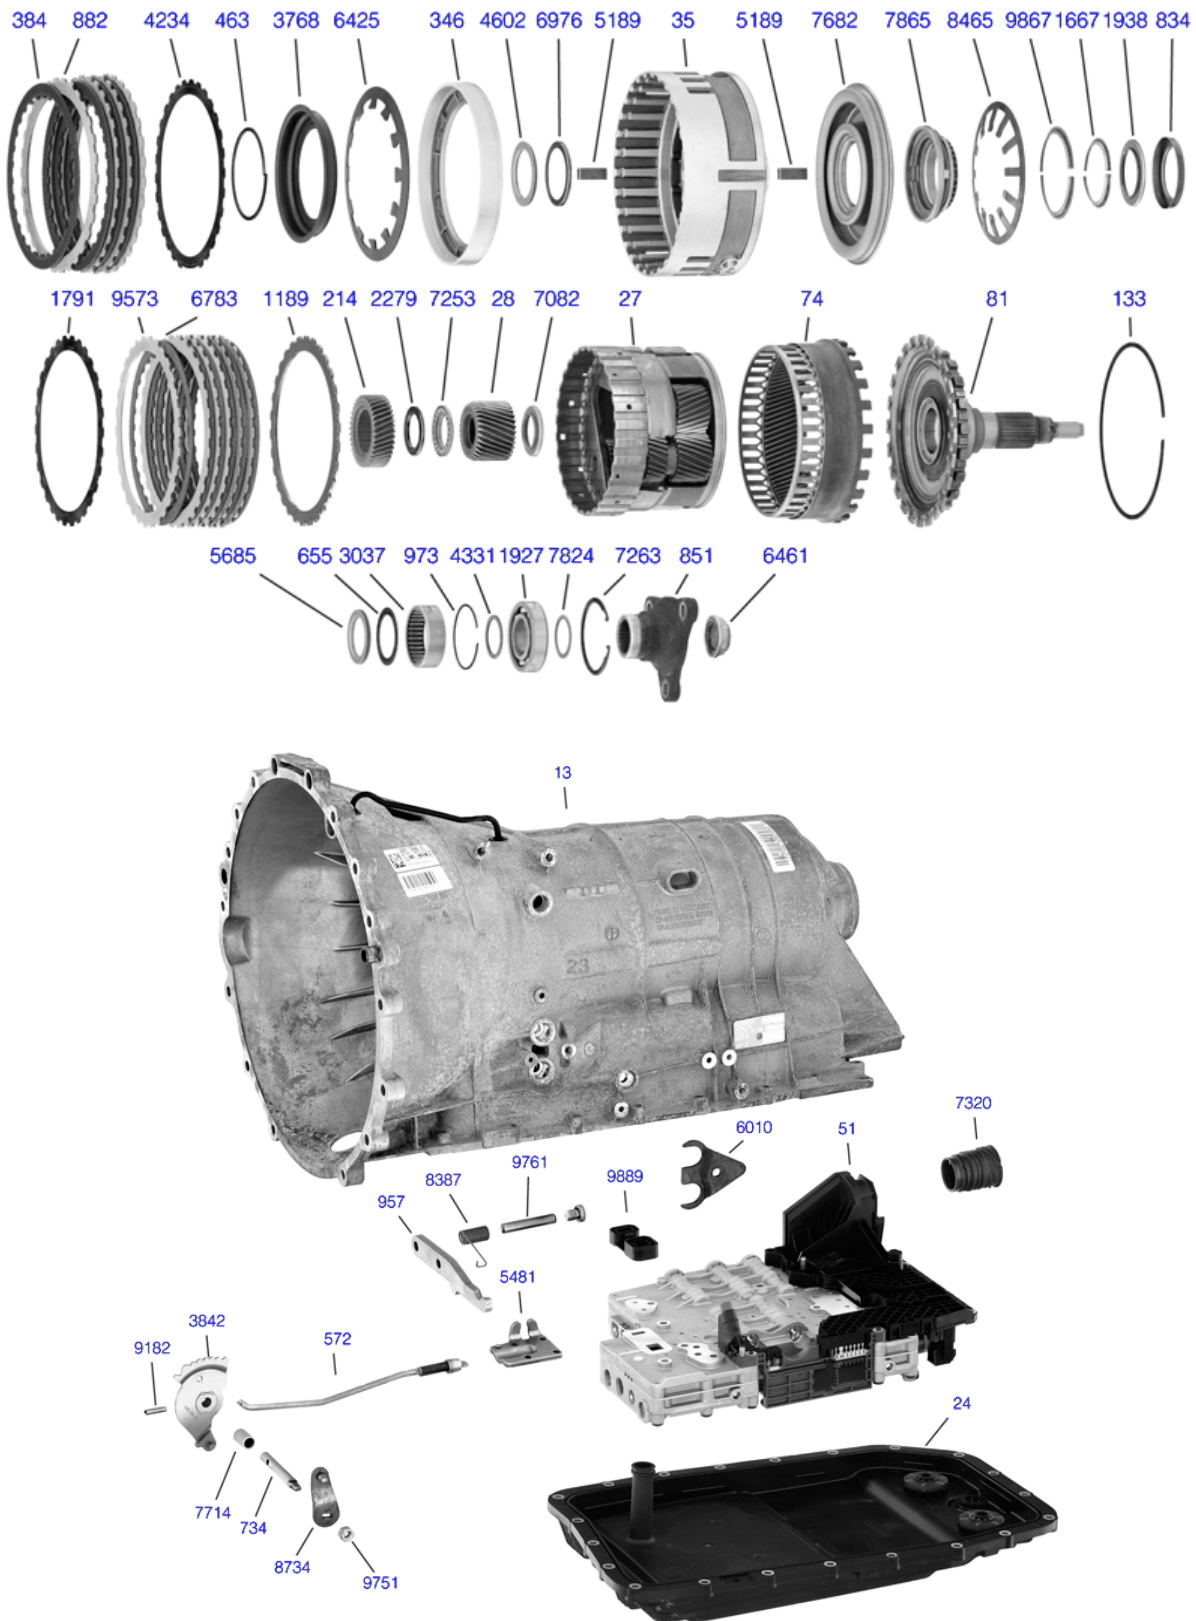

FM Auto&Servizi

CAMBI AUTOMATICI

Drivetrain specialists

ZF 6HP26

Automatic transmission

© F.M. Auto & Servizi
Drivetrain specialists
www.fmautoeservizi.com
info@fmautoeservizi.it