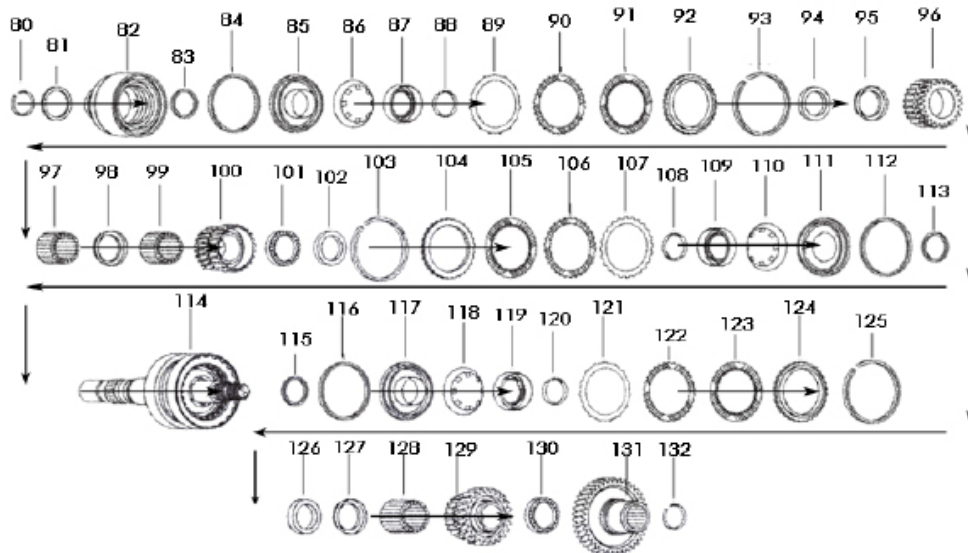

FM Auto&Servizi
CAMBI AUTOMATICI
Drivetrain specialists

MB 722.7

Automatic transmission

© F.M. Auto & Servizi
Drivetrain specialists
www.fmautoeservizi.com
info@fmautoeservizi.it