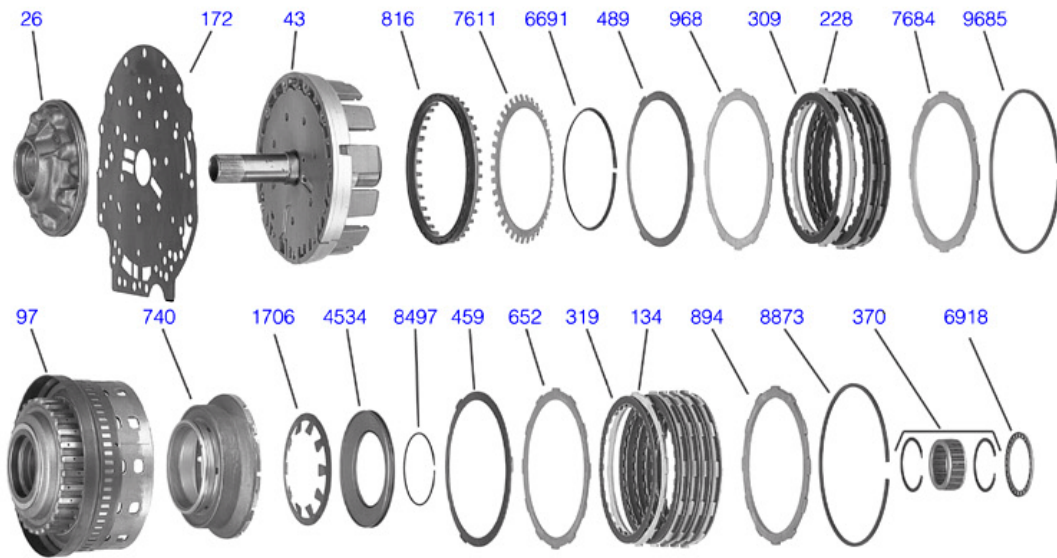

Mercedes Benz 722.6 Automatic transmission

Mercedes Benz 722.6 Automatic transmission

726 51A

See pattern here.

726 51B

See pattern here.

Mercedes Benz 722.6 Automatic transmission

726 9855AN

726 9855BN

Mercedes Benz 722.6 Automatic transmission