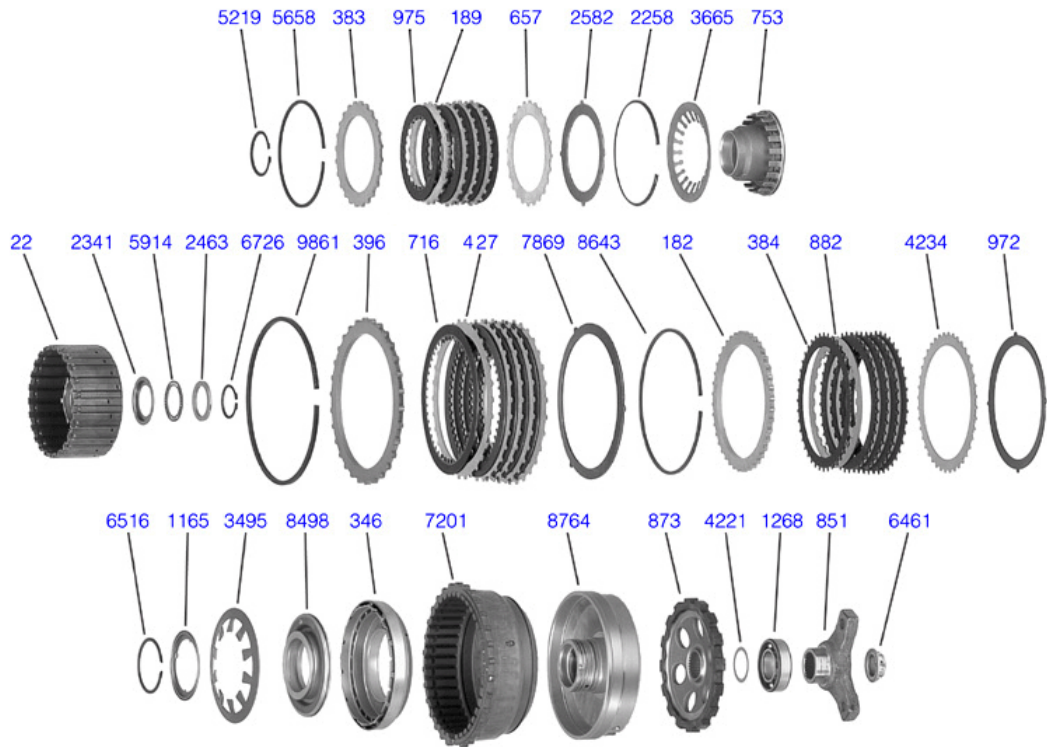

Mercedes Benz 722.6 Automatic transmission

Mercedes Benz 722.6 Automatic transmission

726 51A

See pattern here.

726 51B

See pattern here.

Mercedes Benz 722.6 Automatic transmission

726 9855AN

726 9855BN

Mercedes Benz 722.6 Automatic transmission