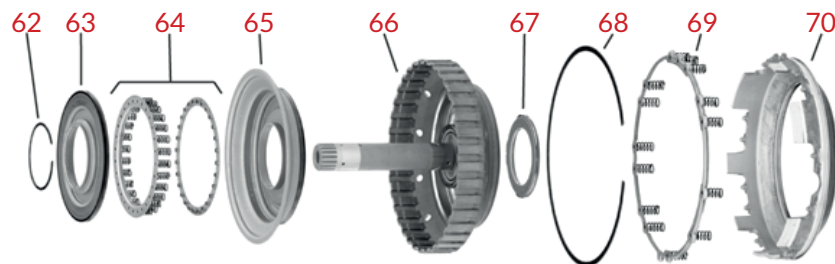

A

B

C

D

E

F

G

H

I

FM AUTO
& SERVIZI
Drivetrain specialists

AW TF80 SC

Automatic transmission exploded view