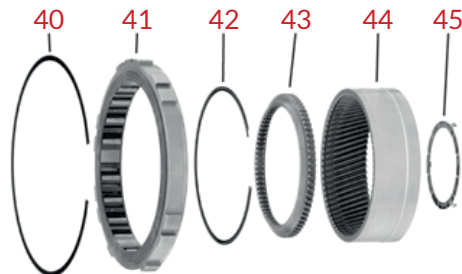

A

B

C

D

E

F

G

H

I

FM AUTO
& SERVIZI
Drivetrain specialists

AW TF80 SC

Automatic transmission exploded view