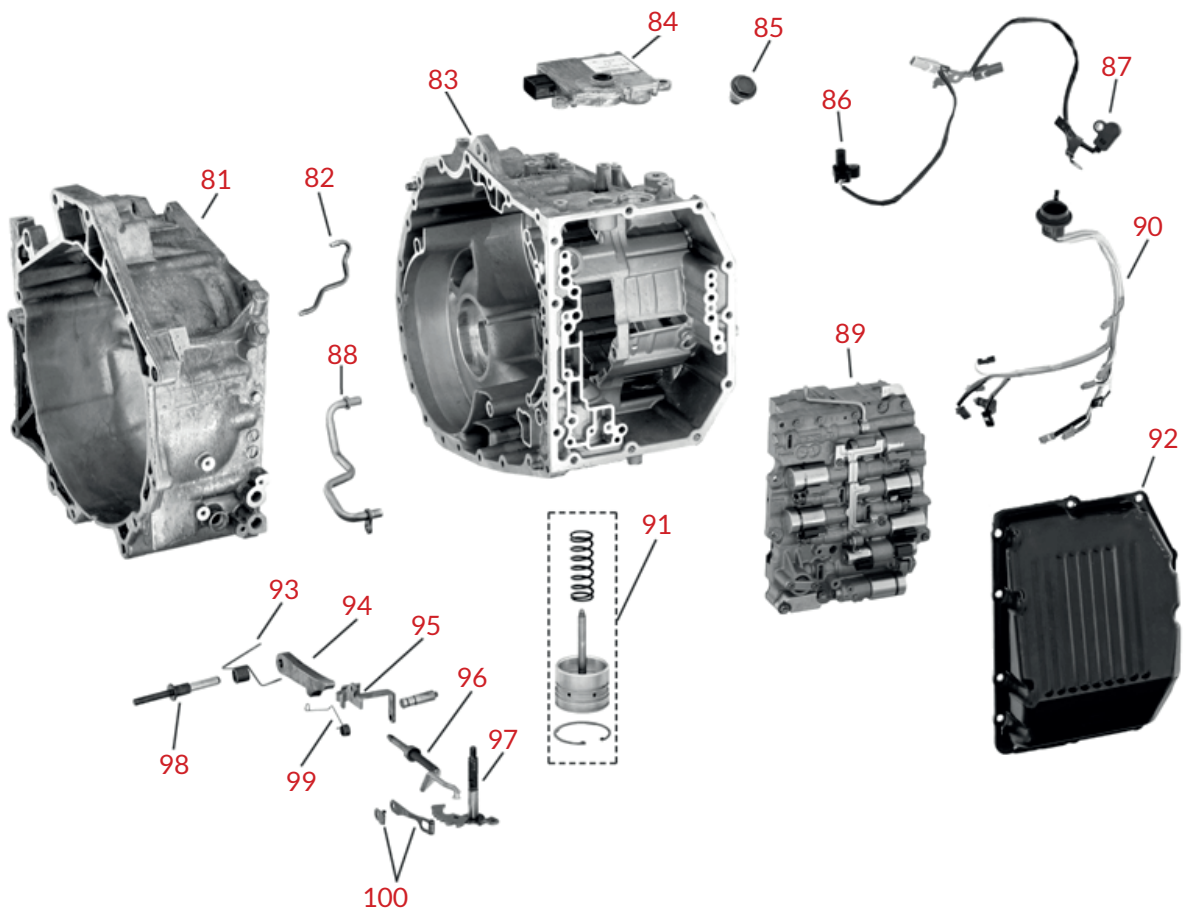

I

FM AUTO
& SERVIZI
Drivetrain specialists

AW TF80 SC

Automatic transmission exploded view