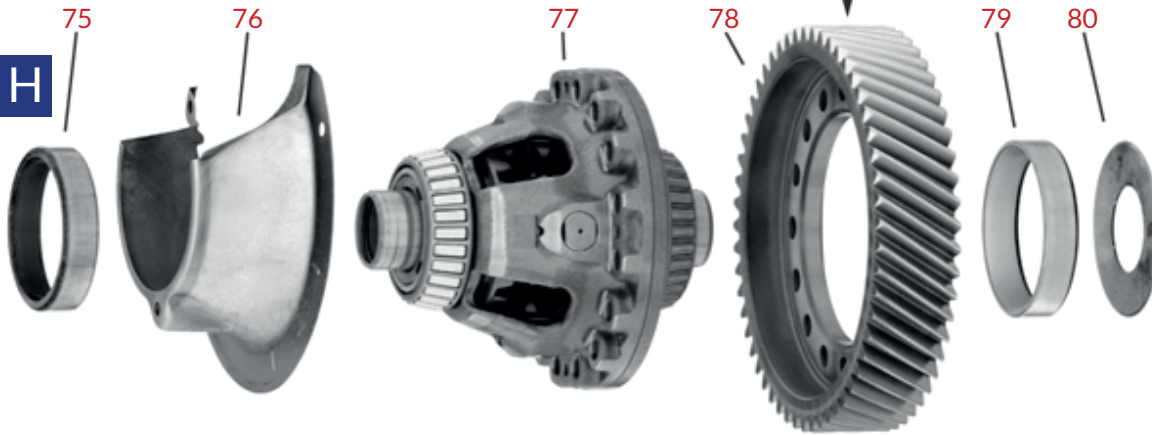

I

FM AUTO
& SERVIZI
Drivetrain specialists

AW TF80 SC

Automatic transmission exploded view