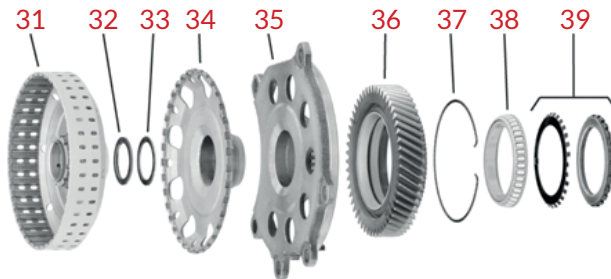

A

B

C

D

E

F

G

H

I

FM AUTO
& SERVIZI
Drivetrain specialists

AW TF80 SC

Automatic transmission exploded view