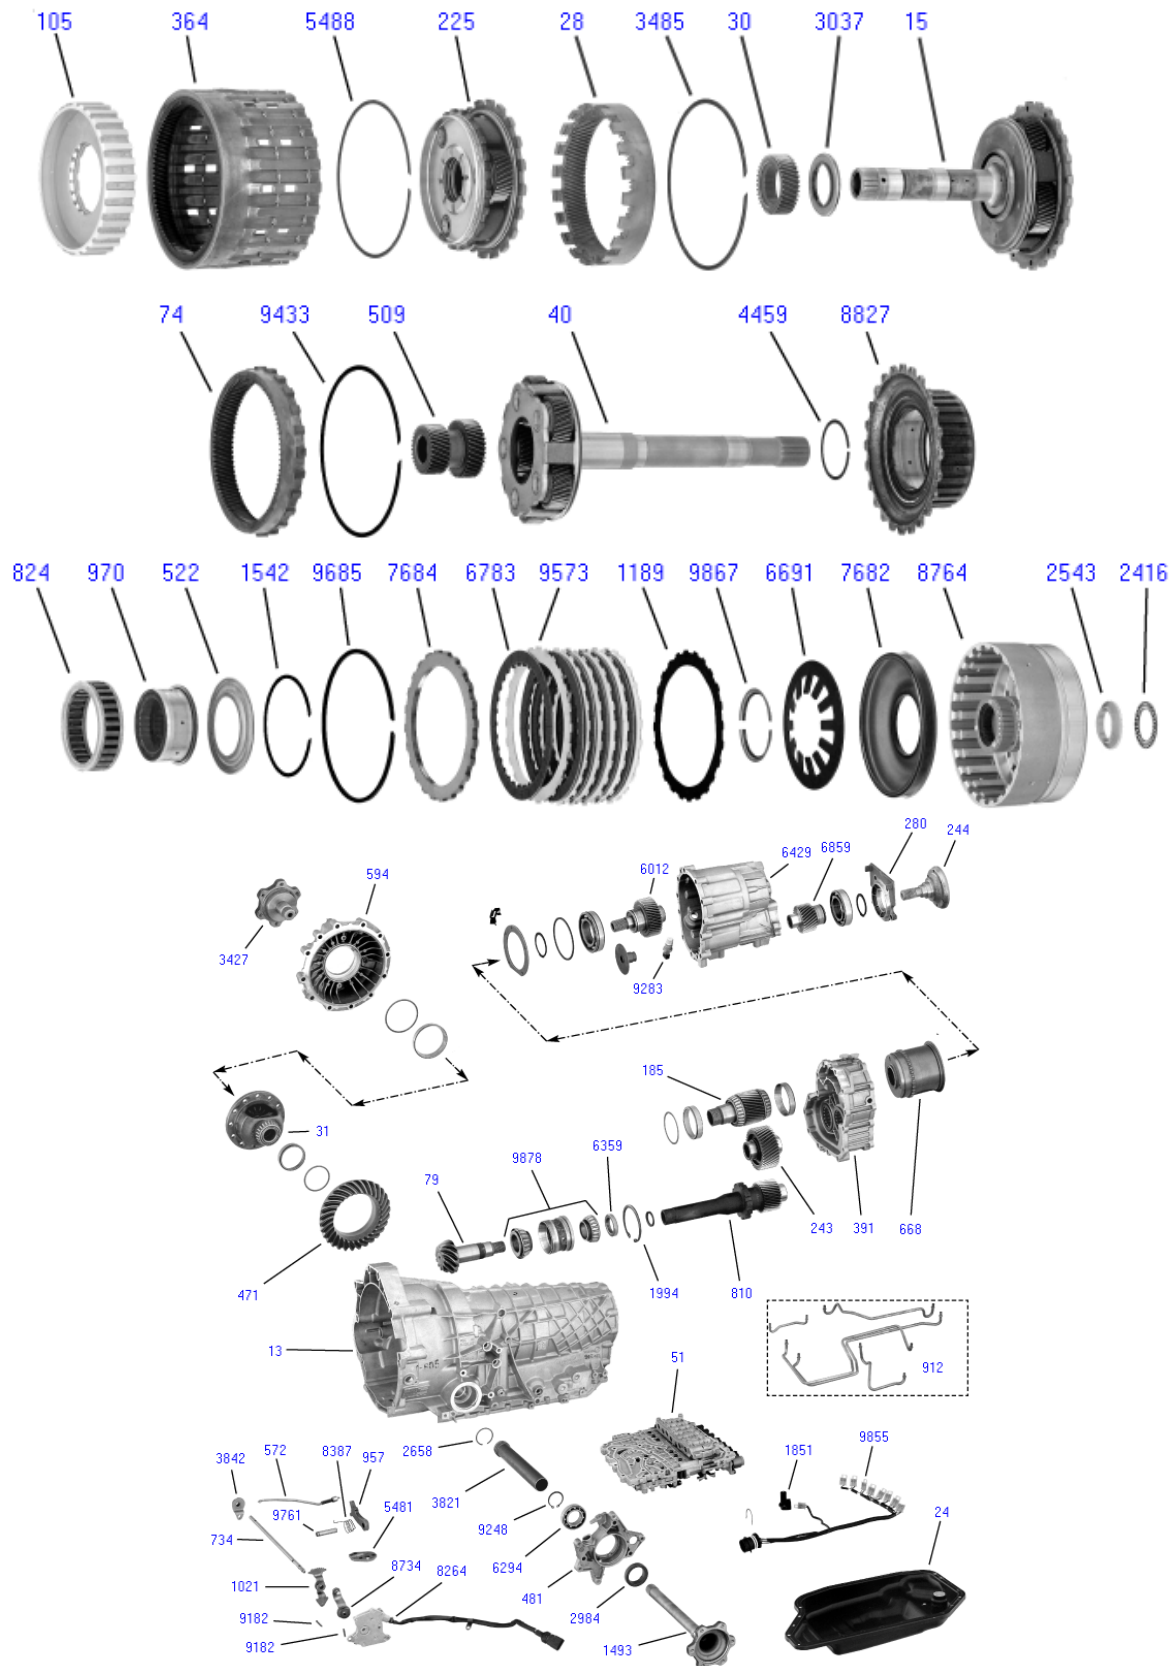

FM Auto&Servizi

CAMBI AUTOMATICI

Drivetrain specialists

ZF5HP24A

Automatic transmission

© F.M. Auto & Servizi
Drivetrain specialists
www.fmautoeservizi.com
info@fmautoeservizi.it