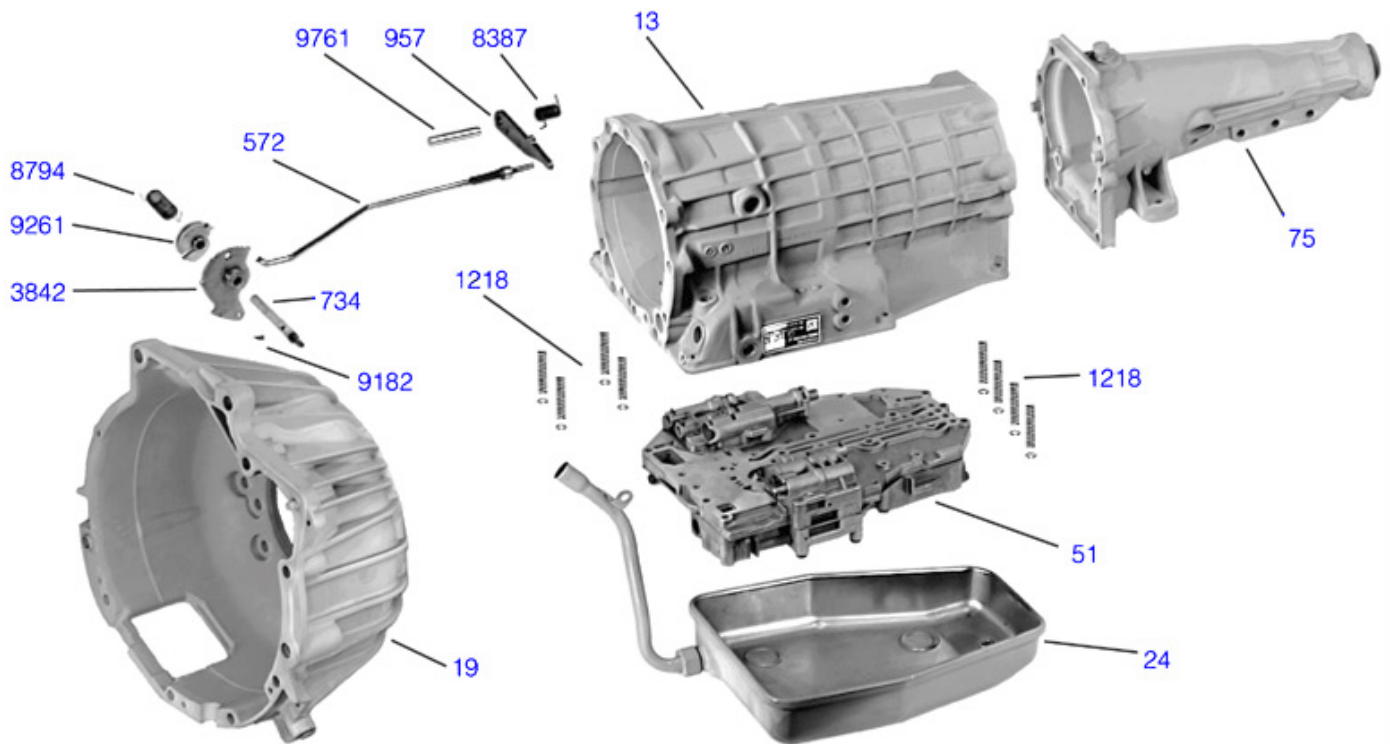

FM Auto&Servizi

CAMBI AUTOMATICI

Drivetrain specialists

ZF 4HP22

Automatic transmission

© F.M. Auto & Servizi
Drivetrain specialists
www.fmautoeservizi.com
info@fmautoeservizi.it