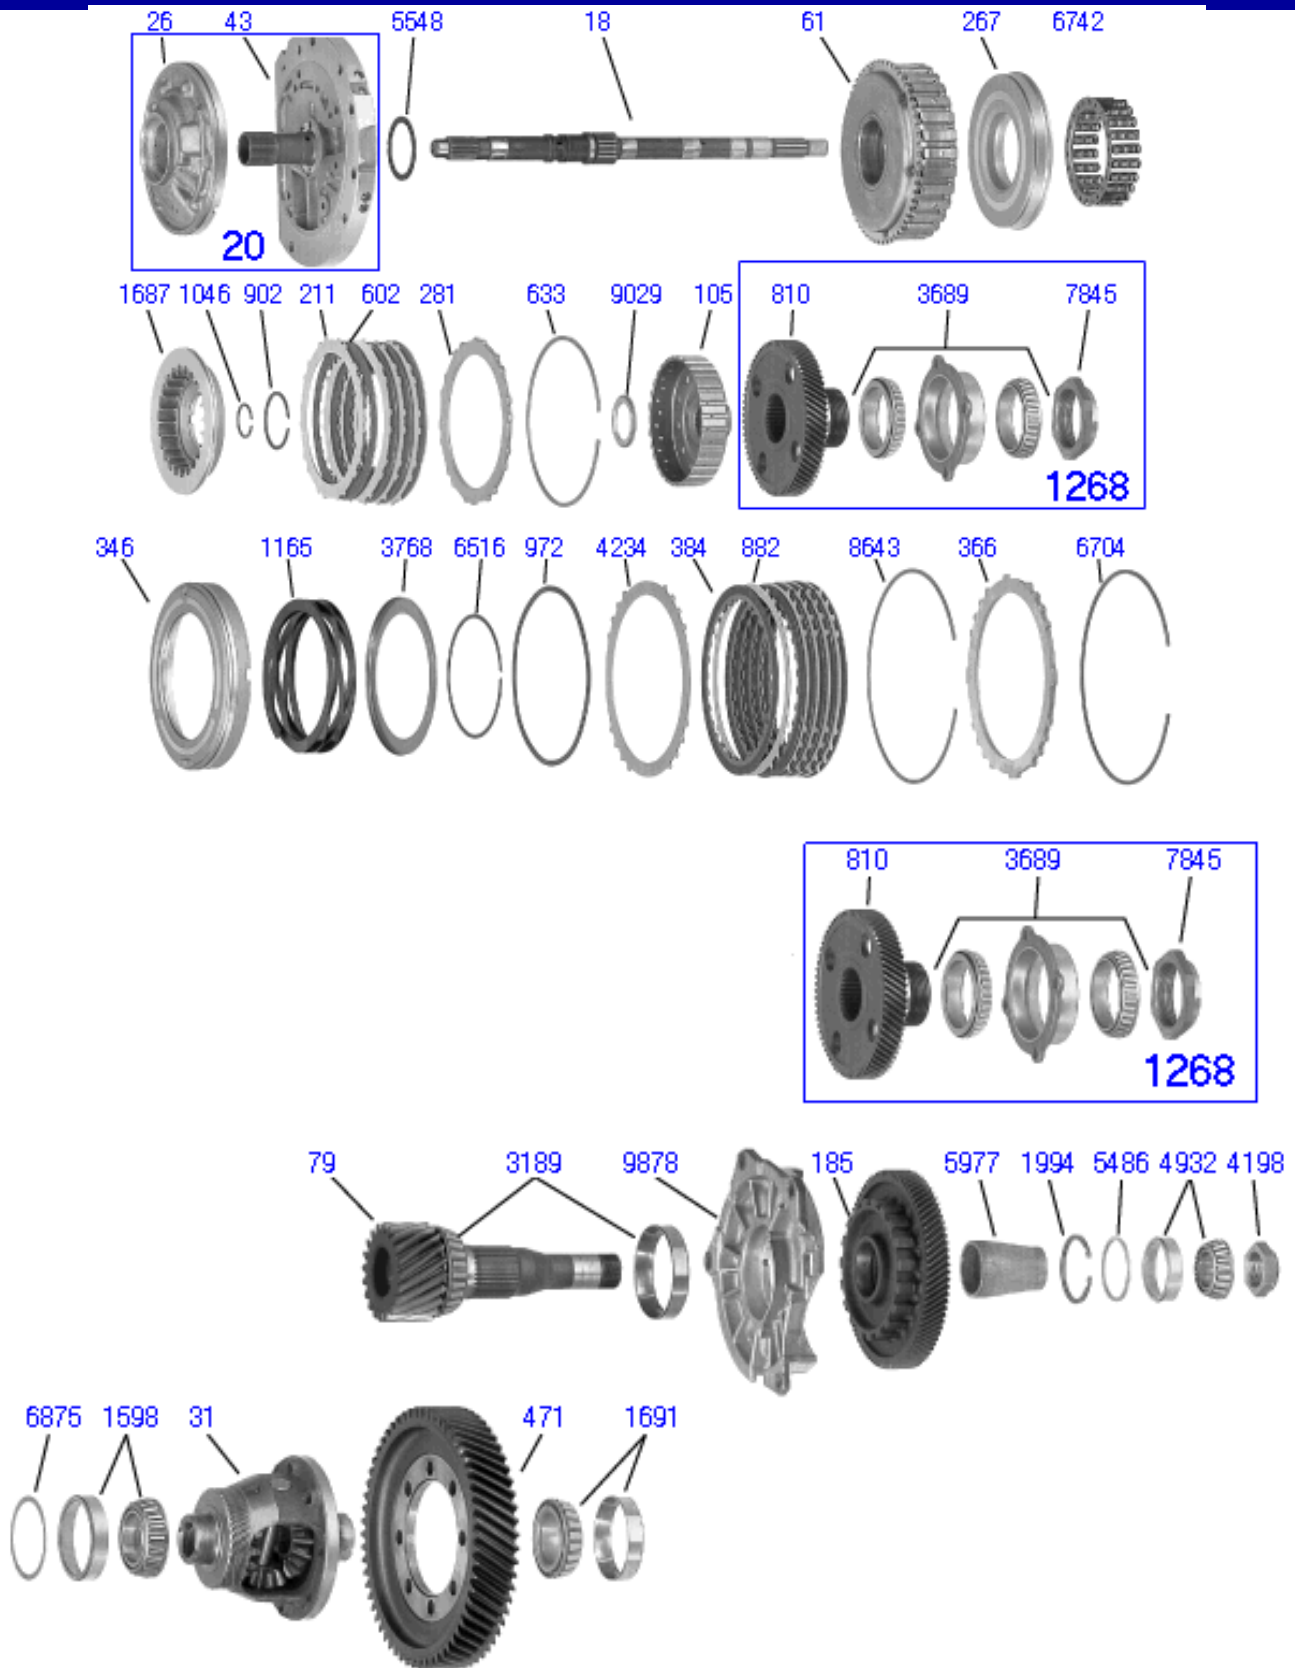

Mitsubishi F4A42

Automatic transmission

Mitsubishi F4A42

Automatic transmission

FM Auto&Servizi

CAMBI AUTOMATICI

Drivetrain specialists

Mitsubishi F4A42 Automatic transmission