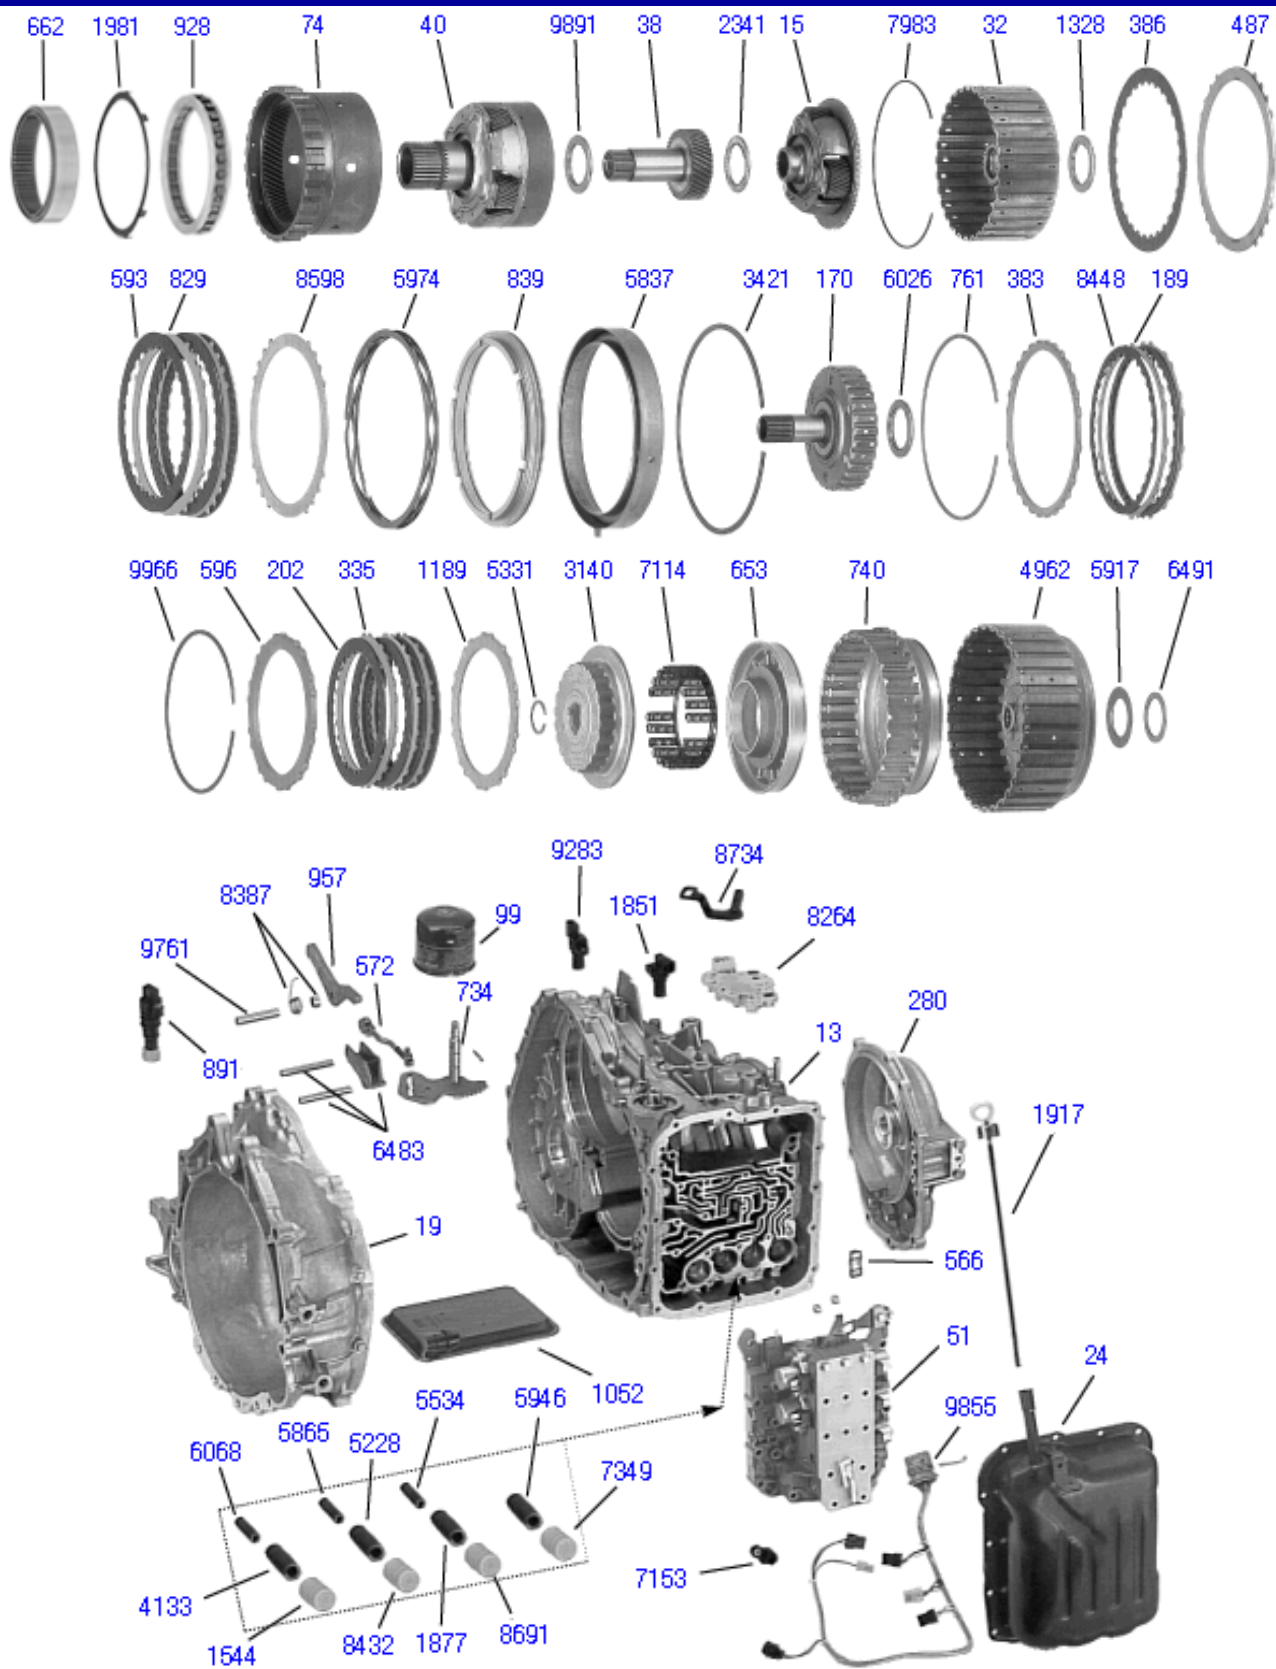

Mitsubishi F4A42

Automatic transmission

Mitsubishi F4A42

Automatic transmission

FM Auto&Servizi

CAMBI AUTOMATICI

Drivetrain specialists

Mitsubishi F4A42 Automatic transmission