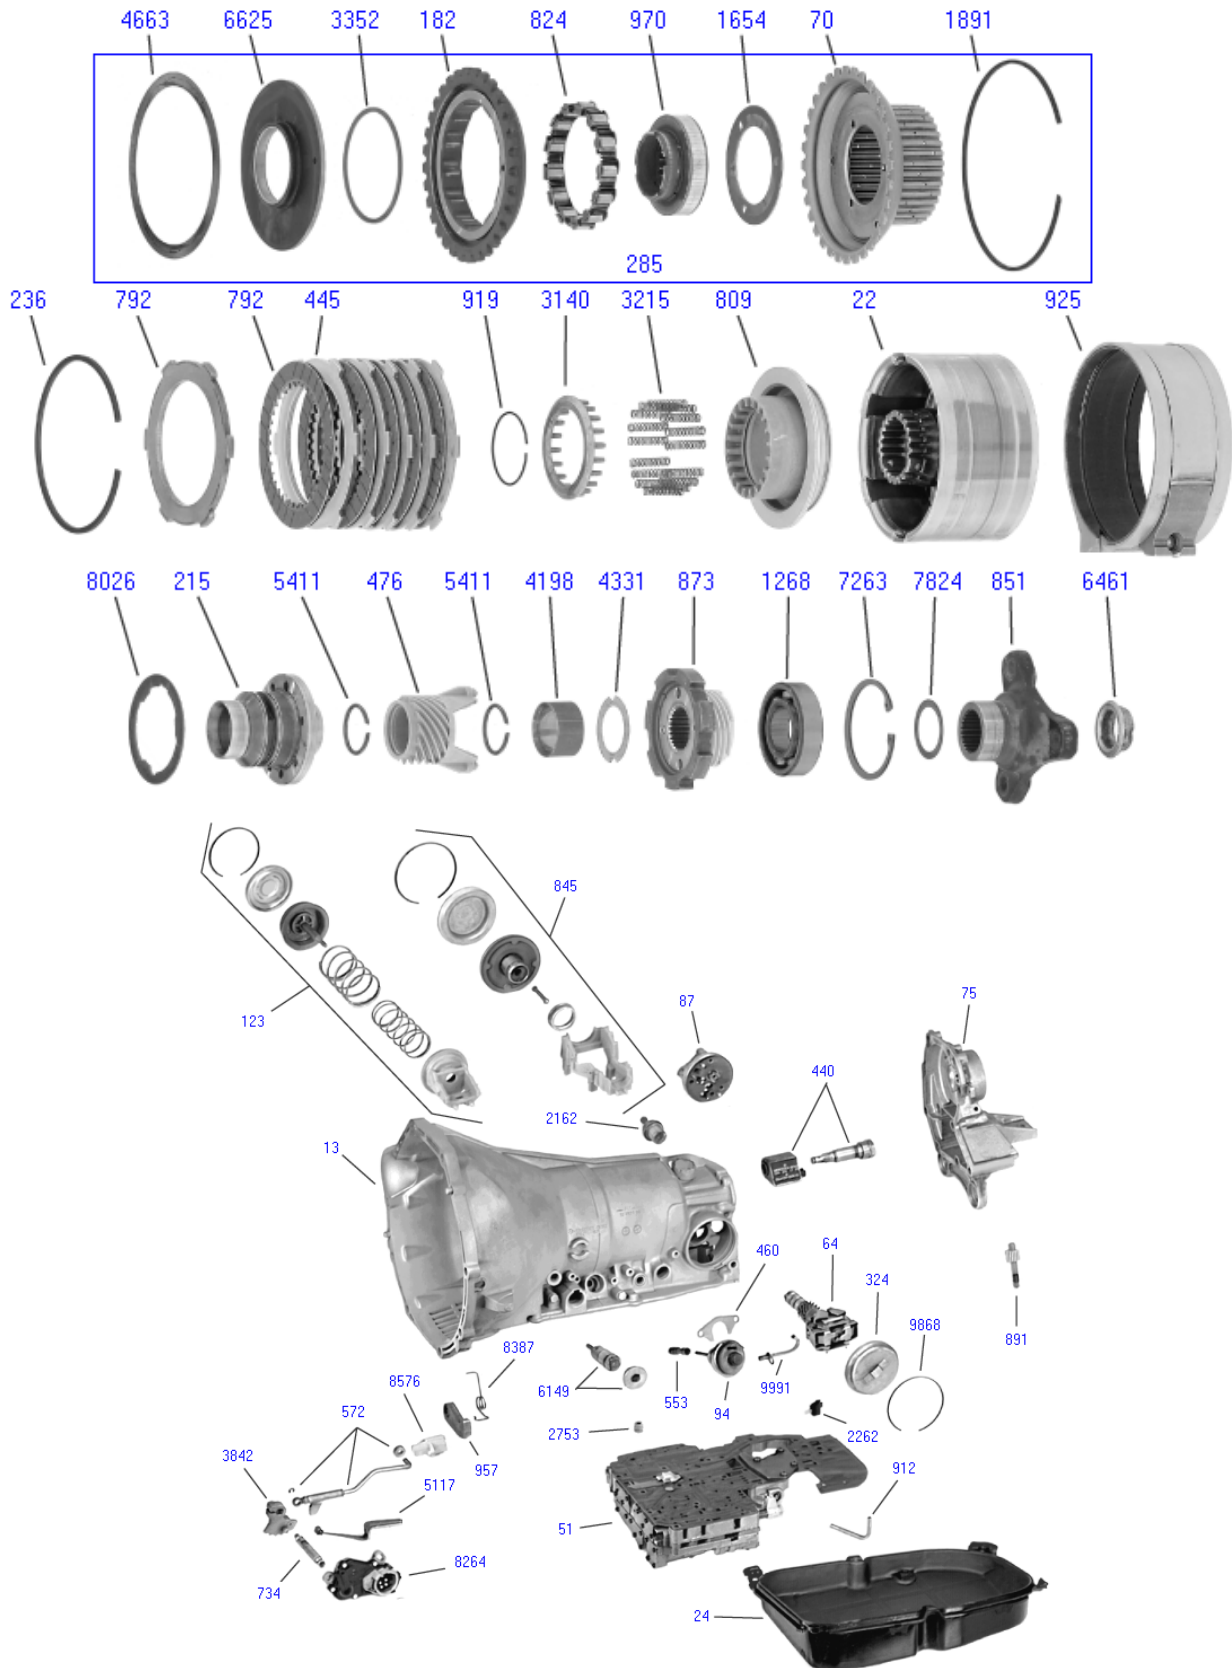

FM Auto&Servizi

CAMBI AUTOMATICI

Drivetrain specialists

Mercedes Benz 722.4 Automatic transmission

© F.M. Auto & Servizi
Drivetrain specialists
www.fmautoeservizi.com
info@fmautoeservizi.it

Mercedes Benz 722.4 Automatic transmission