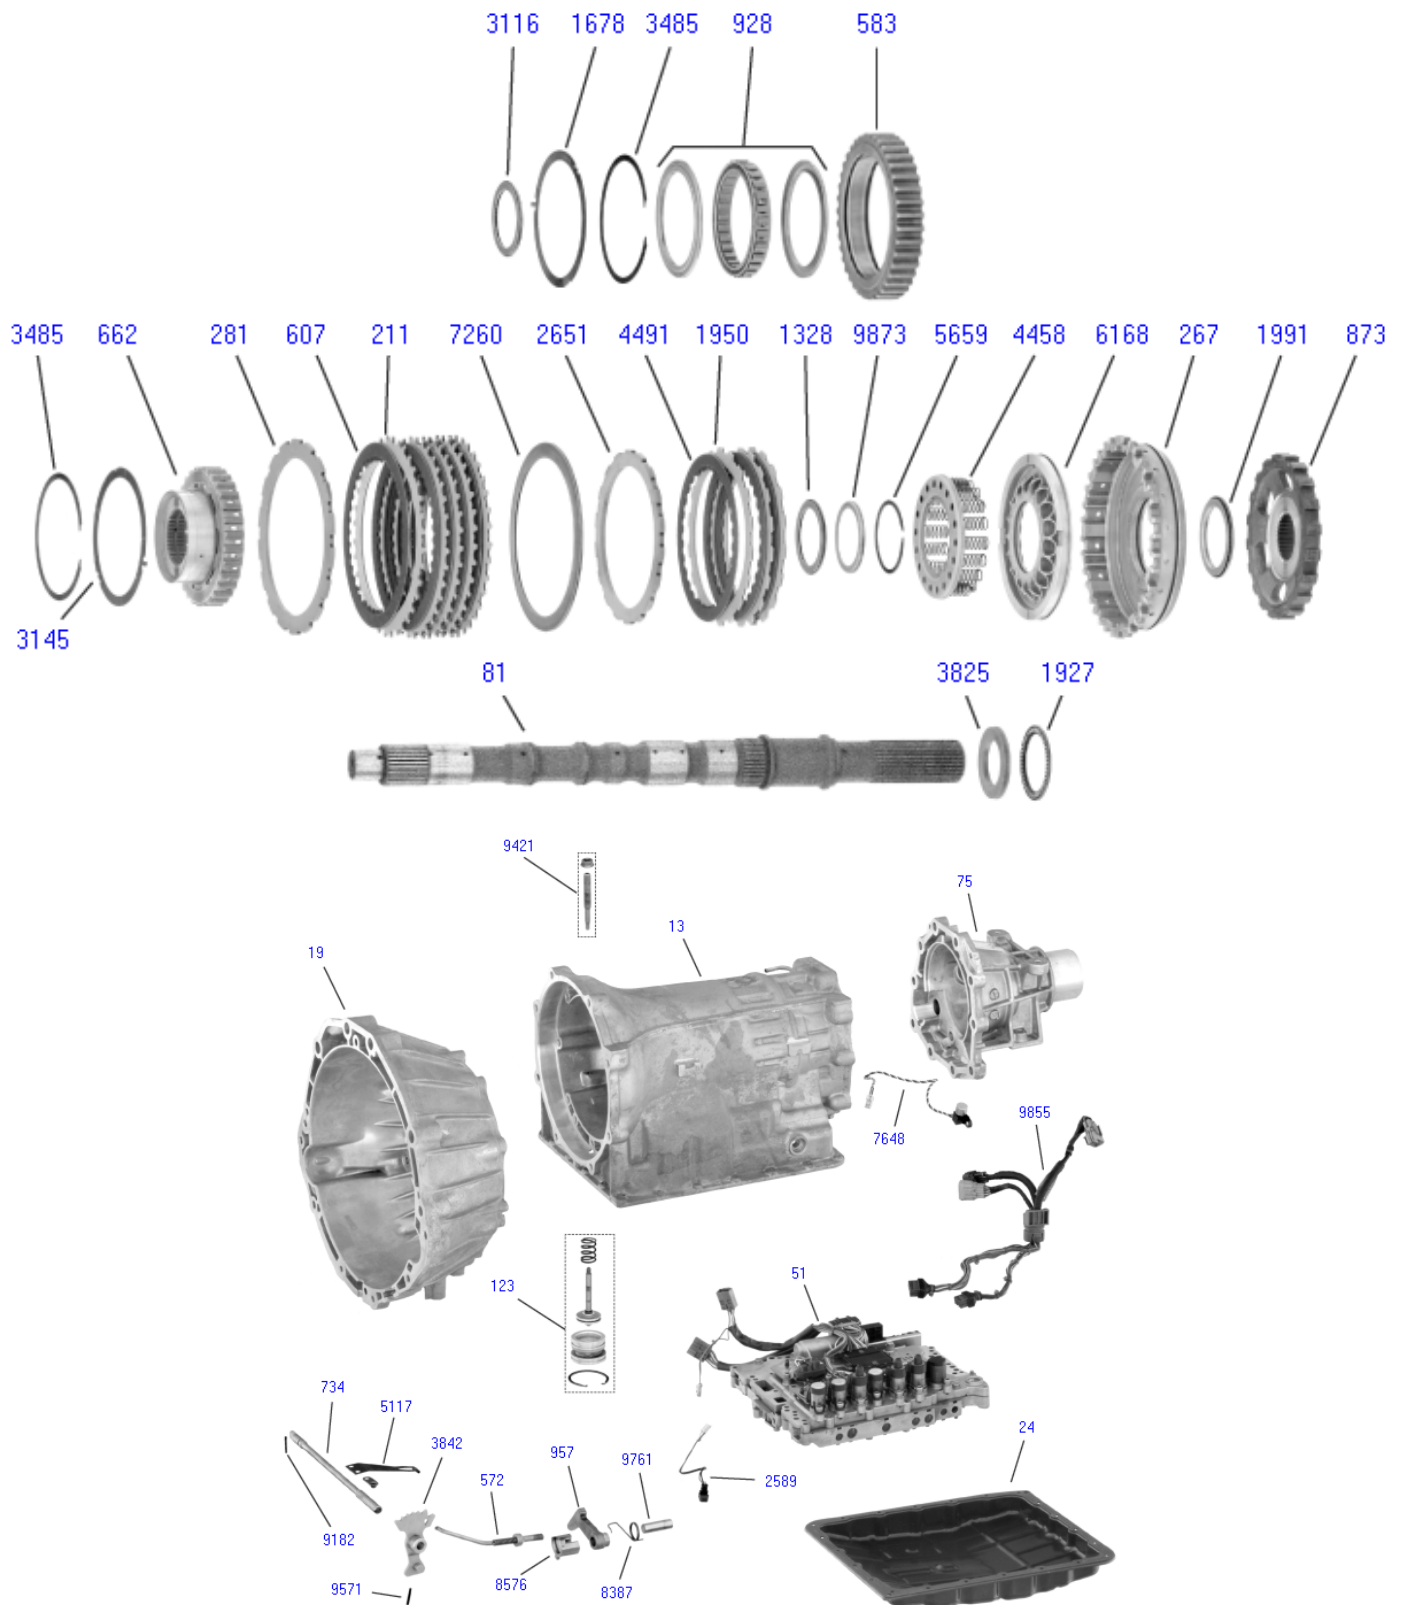

FM Auto&Servizi

CAMBI AUTOMATICI

Drivetrain specialists

Nissan/Jatco RE5R05A

Automatic transmission

RE5R05A

NISSAN