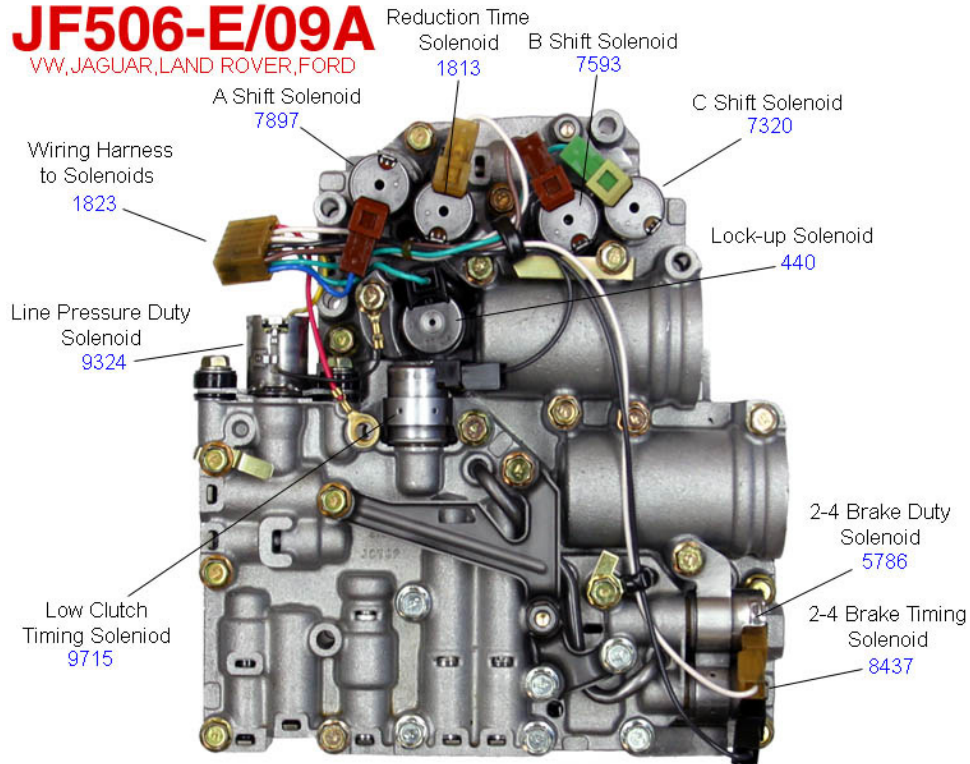

FM Auto&Servizi

CAMBI AUTOMATICI

Drivetrain specialists

Jatco JF506E

Automatic transmission

JF506-E/09A

VW, JAGUAR, LAND ROVER, FORD

© F.M. Auto & Servizi
Drivetrain specialists
www.fmautoeservizi.com
info@fmautoeservizi.it