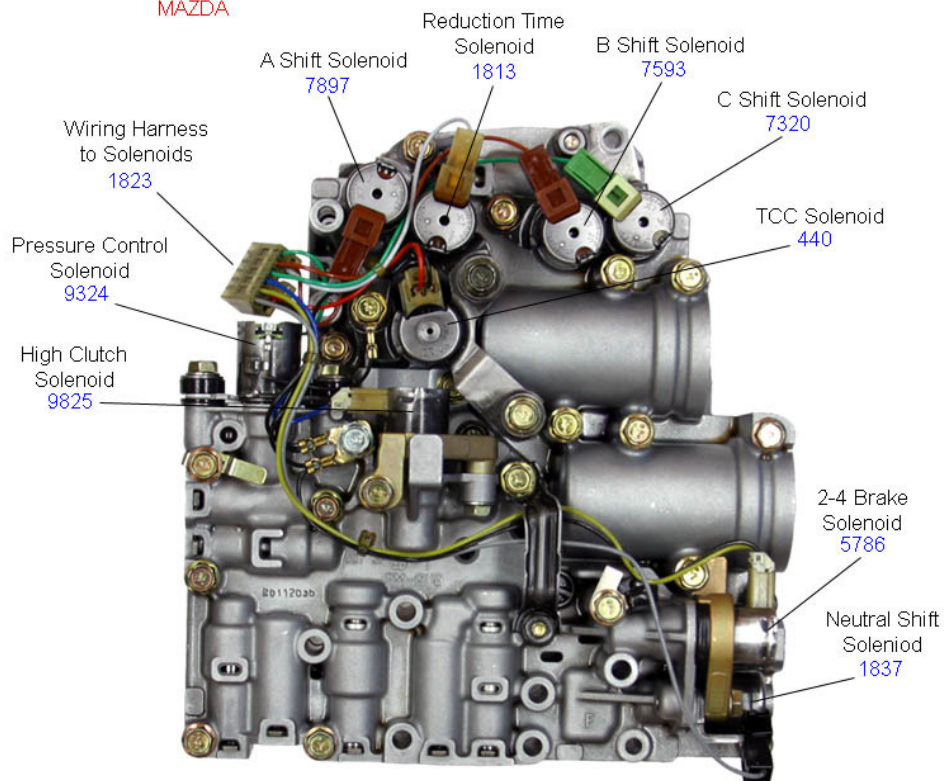

FM Auto&Servizi

CAMBI AUTOMATICI

Drivetrain specialists

Jatco JF506E

Automatic transmission

© F.M. Auto & Servizi
Drivetrain specialists
www.fmautoeservizi.com
info@fmautoeservizi.it

5F31J/JA5A-EL

MAZDA

FM Auto&Servizi

CAMBI AUTOMATICI

Drivetrain specialists

Jatco JF506E

Automatic transmission

JF506-E/09A

VW, JAGUAR, LAND ROVER, FORD

© F.M. Auto & Servizi
Drivetrain specialists
www.fmautoeservizi.com
info@fmautoeservizi.it