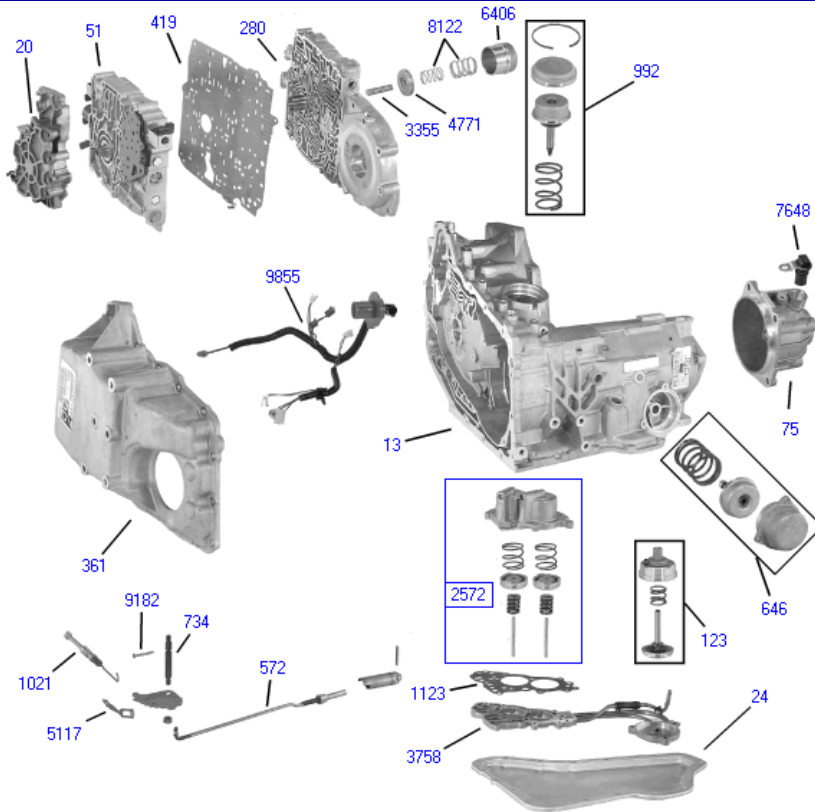

FM Auto&Servizi

CAMBI AUTOMATICI

Drivetrain specialists

GM 4T65E

Automatic transmission

© F.M. Auto & Servizi  
Drivetrain specialists  
www.fmautoeservizi.com  
info@fmautoeservizi.it