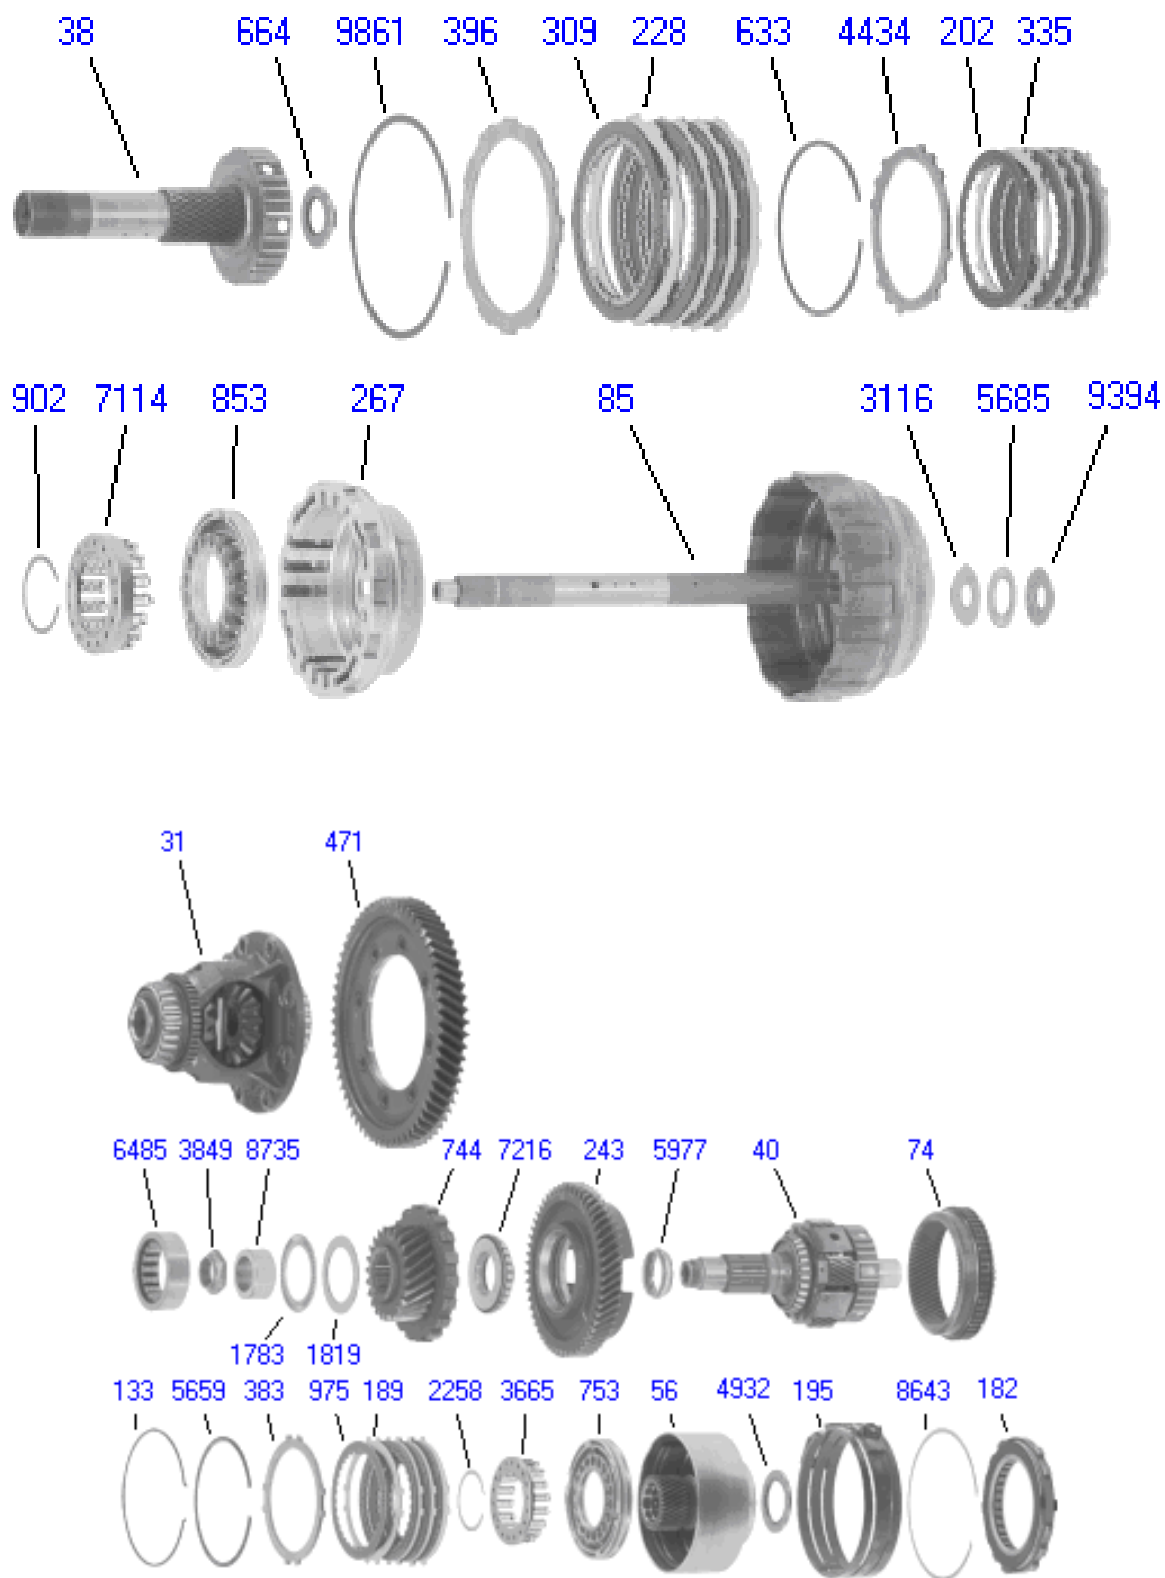

Aisin Warner 50-42LE

Automatic transmission

Aisin Warner 50-42LE

Automatic transmission

FM Auto&Servizi

CAMBI AUTOMATICI

Drivetrain specialists

Aisin Warner 50-42LE Automatic transmission