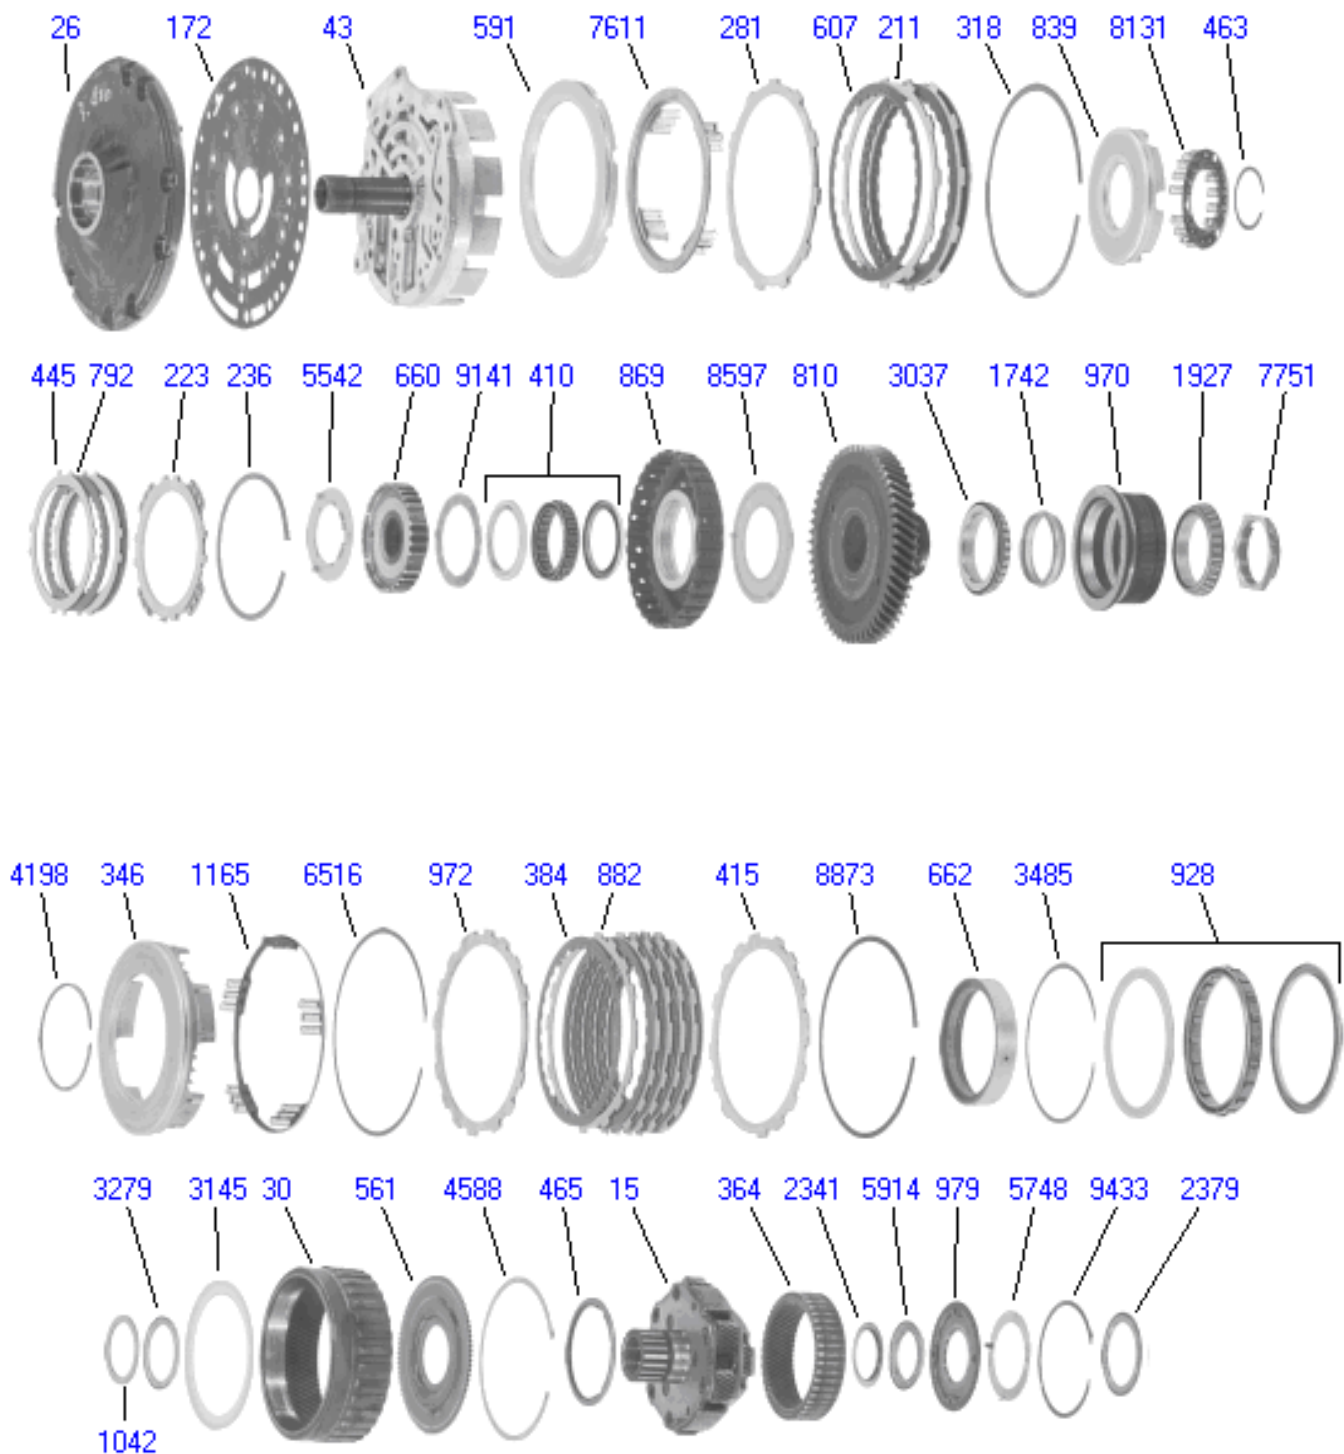

Aisin Warner 50-42LE

Automatic transmission

Aisin Warner 50-42LE

Automatic transmission

FM Auto&Servizi

CAMBI AUTOMATICI

Drivetrain specialists

Aisin Warner 50-42LE Automatic transmission