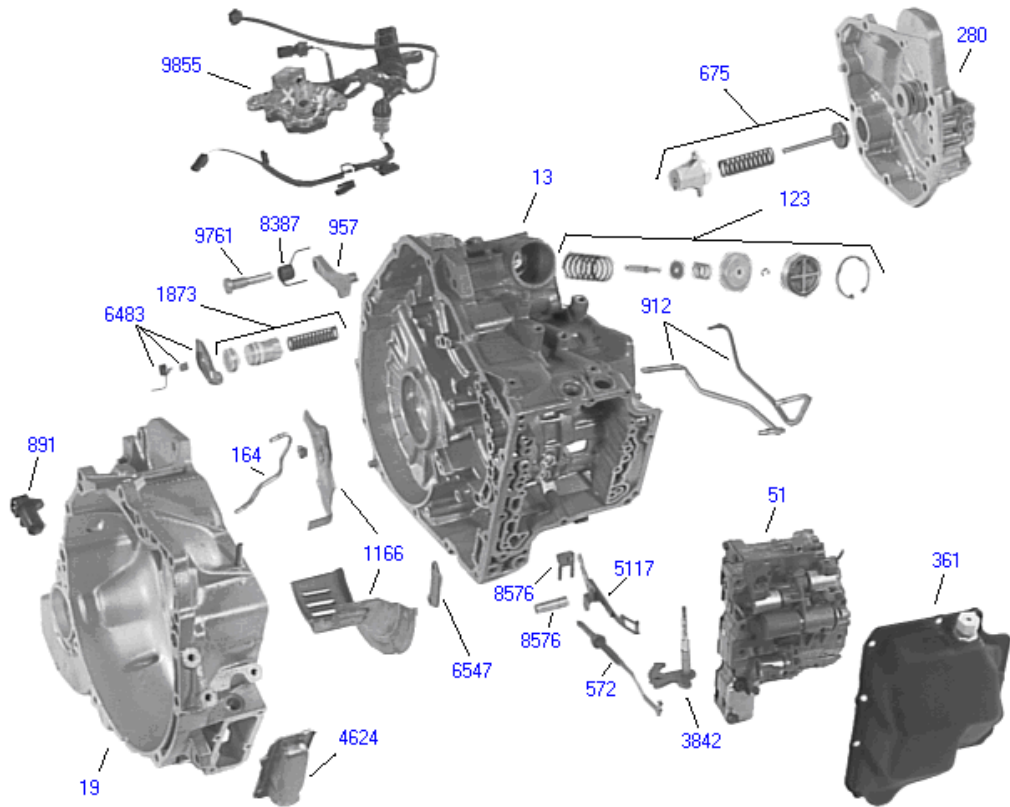

Aisin Warner 50-42LE

Automatic transmission

Aisin Warner 50-42LE

Automatic transmission

FM Auto&Servizi

CAMBI AUTOMATICI

Drivetrain specialists

Aisin Warner 50-42LE Automatic transmission