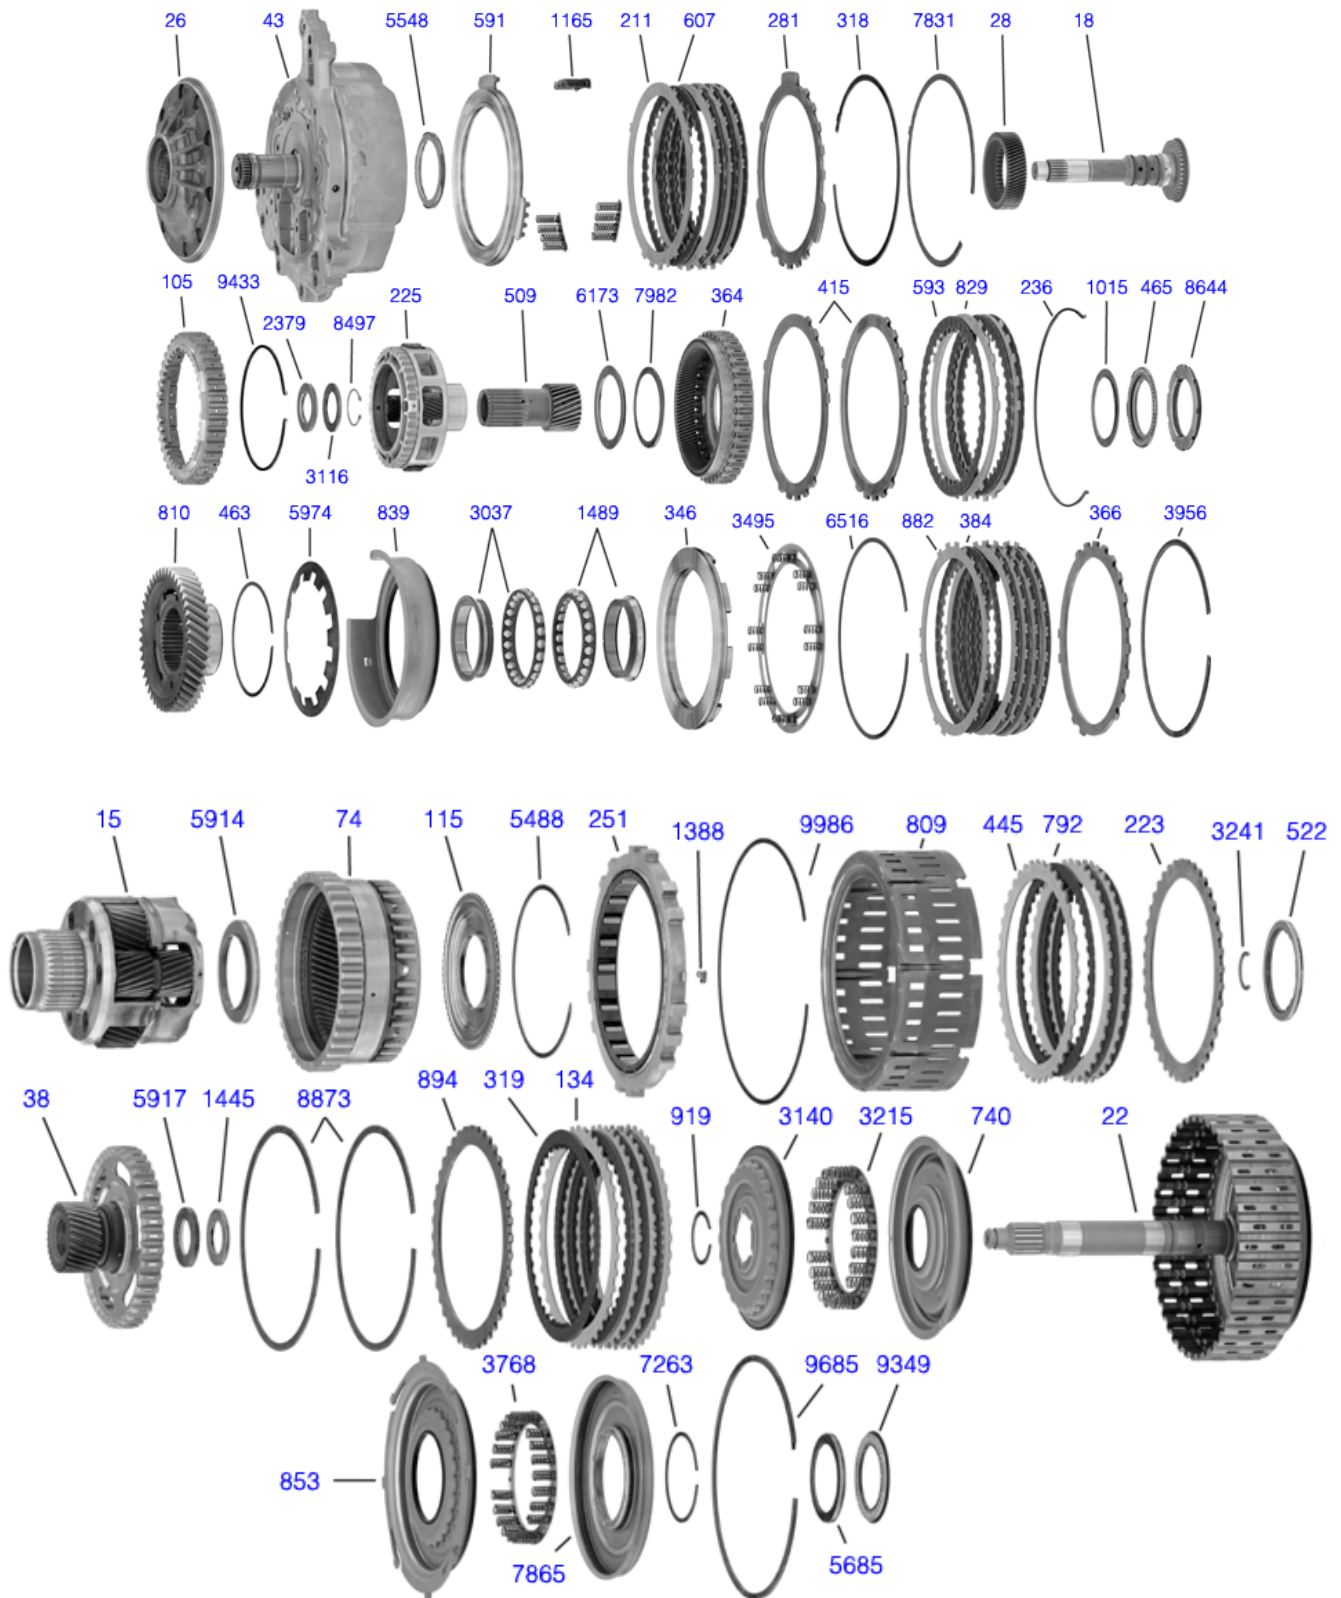

# Exploded view automatic transmission Toyota U660E

**F.M. AUTO  
E SERVIZI**

Cambi automatici

# Exploded view automatic transmission Toyota U660E