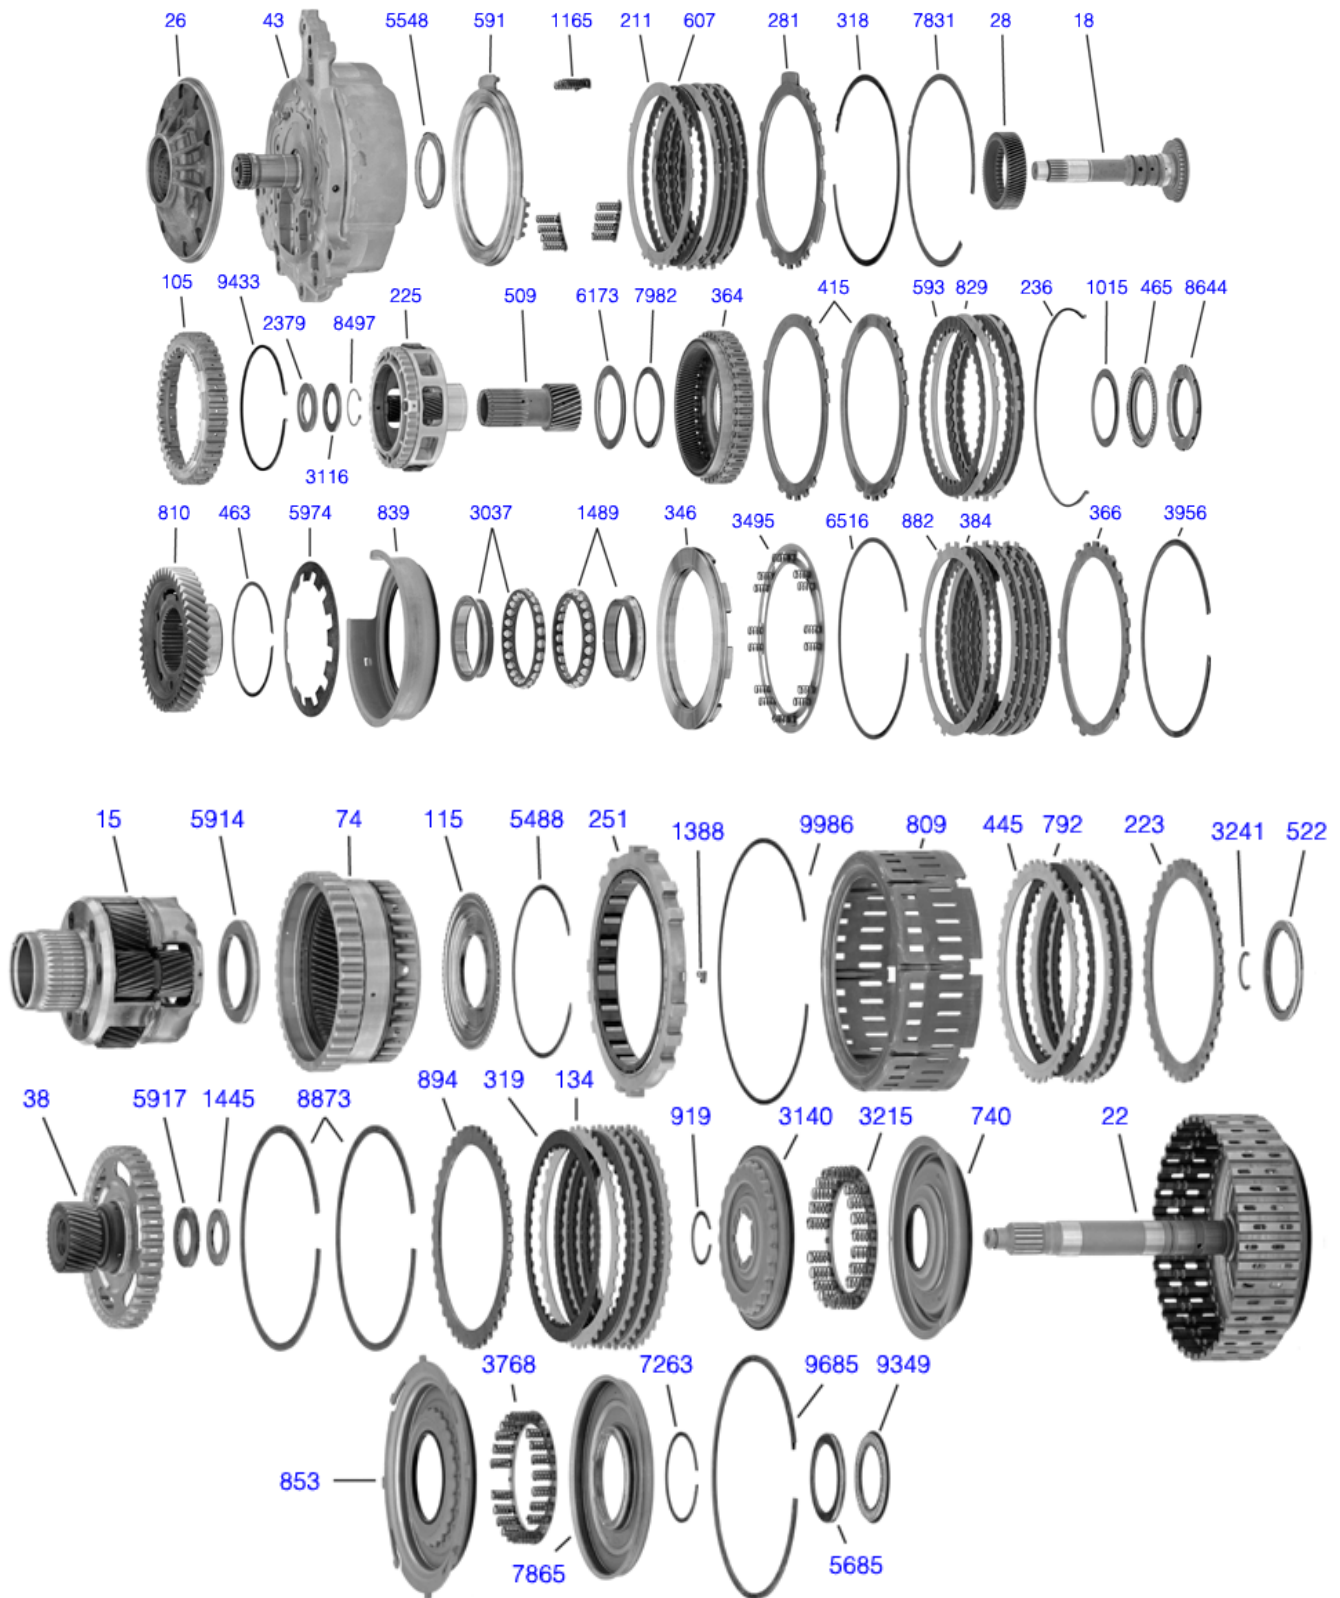

**F.M. AUTO
E SERVIZI**

Cambi automatici

Exploded view automatic transmission Toyota U660E

**F.M. AUTO
E SERVIZI**

Cambi automatici

Exploded view automatic transmission Toyota U660E