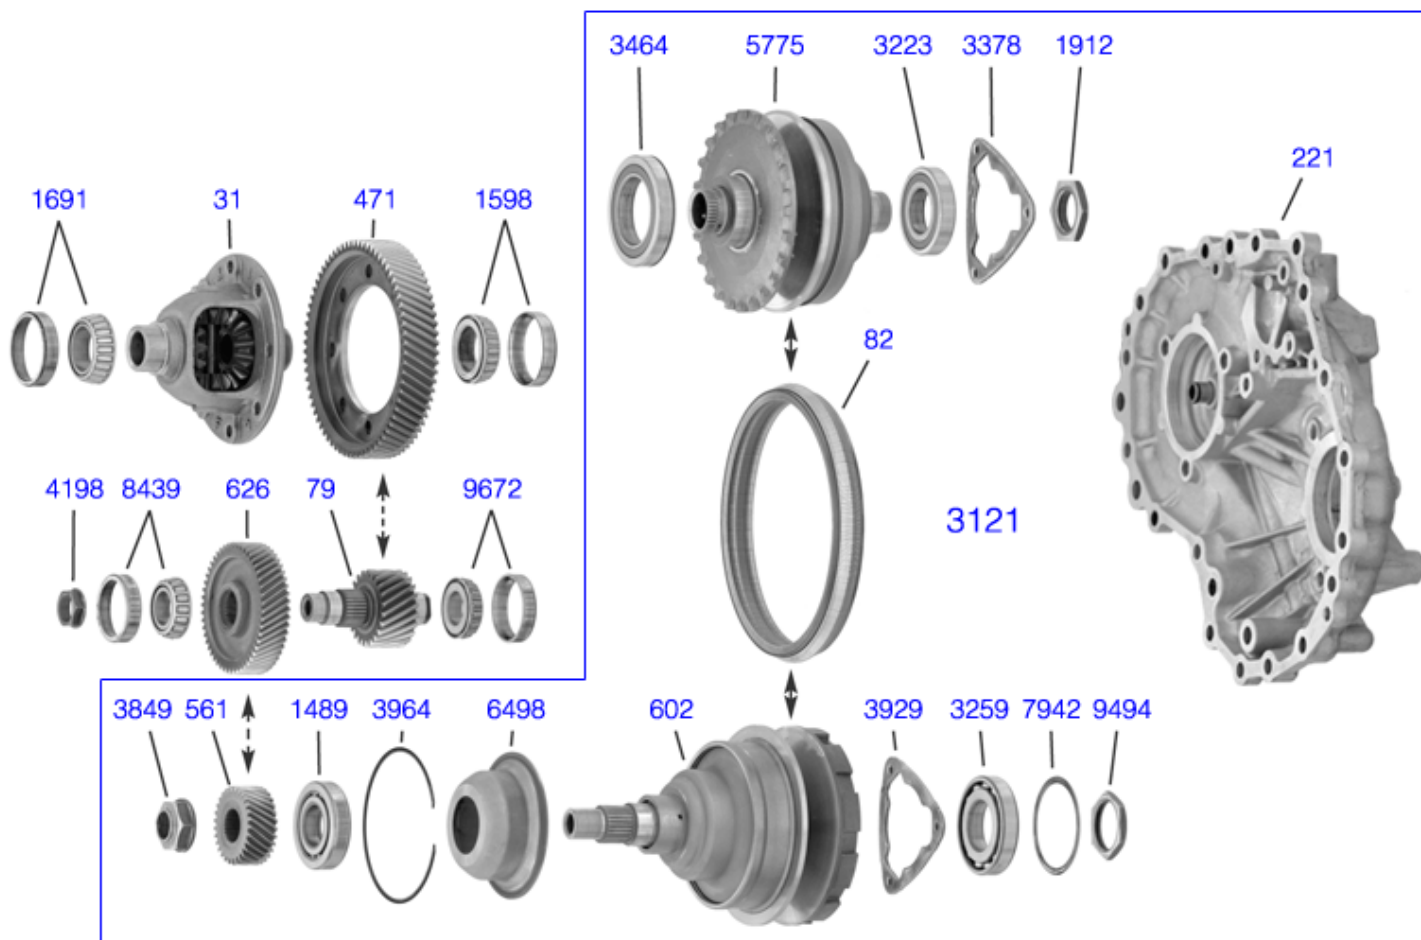

F.M. AUTO E SERVIZI
CAMBI AUTOMATICI

Drivetrain specialists

JF 011E - RE 0F10A Automatic transmission

© F.M. Auto & Servizi
Drivetrain specialists
www.fmautoeservizi.com
info@fmautoeservizi.it