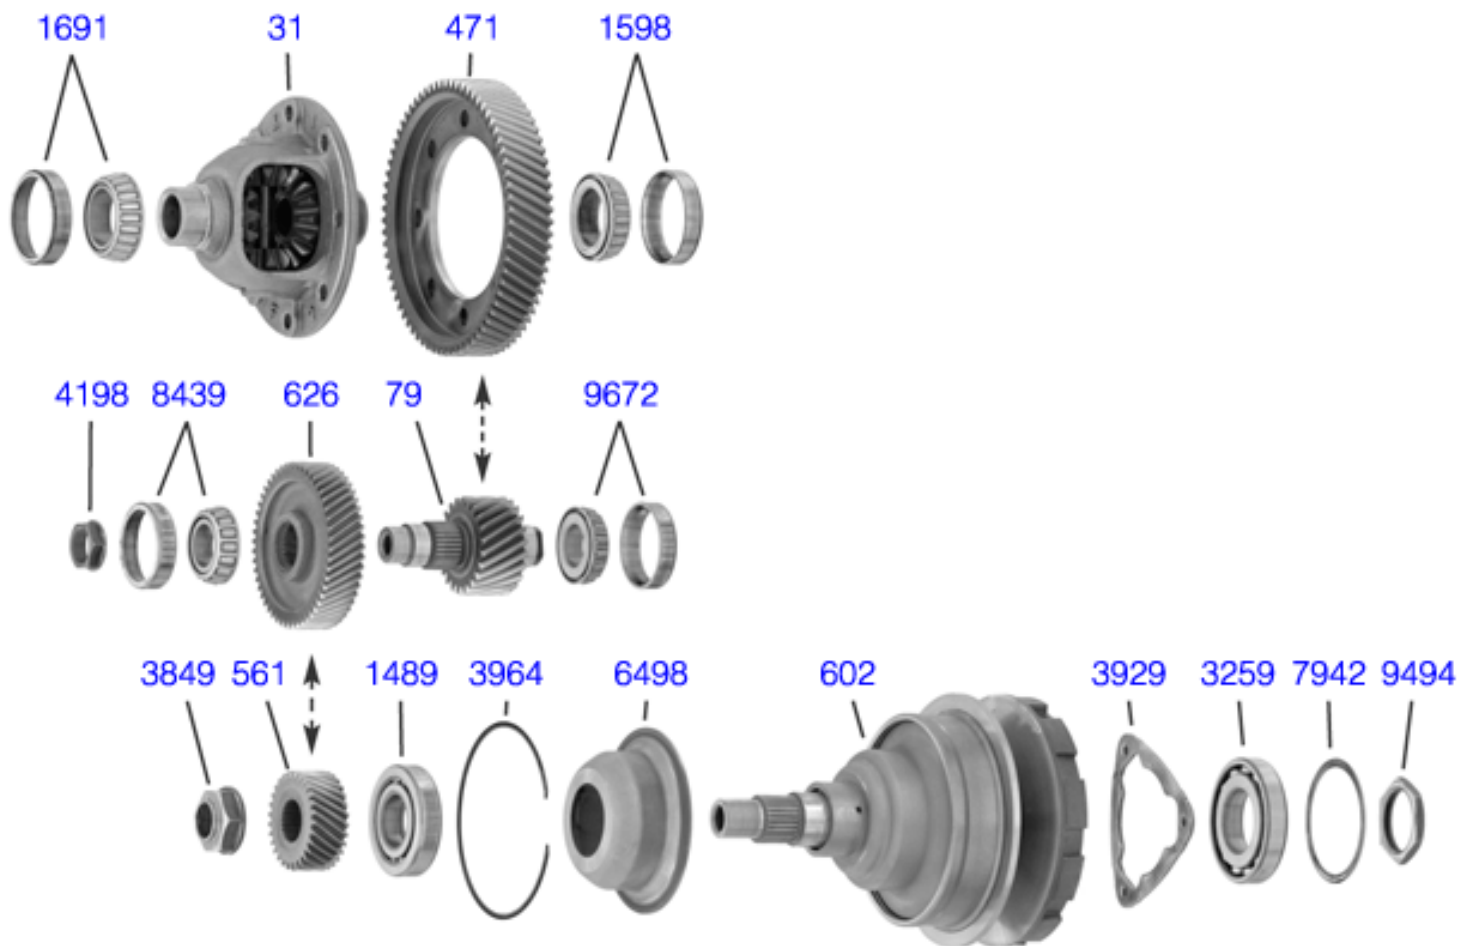

F.M. AUTO E SERVIZI

CAMBI AUTOMATICI

Drivetrain specialists

JF 011E - RE 0F10A Automatic transmission

© F.M. Auto & Servizi
Drivetrain specialists
www.fmautoeservizi.com
info@fmautoeservizi.it