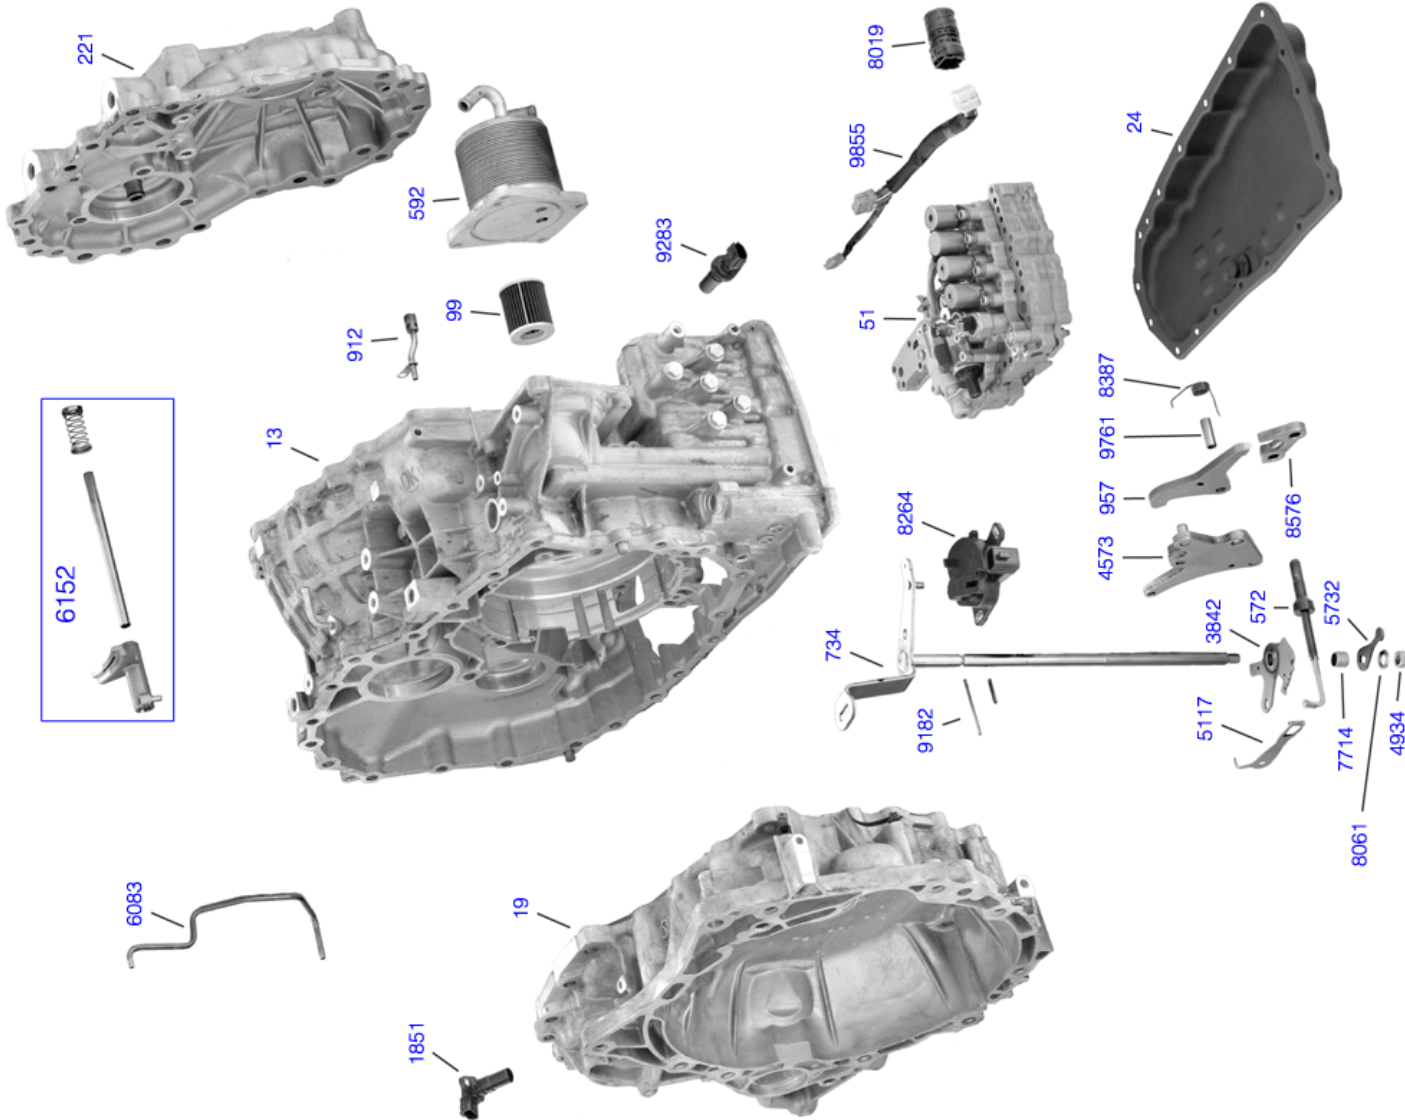

F.M. AUTO E SERVIZI
CAMBI AUTOMATICI

Drivetrain specialists

JF011E - RE0F10A Automatic transmission

© F.M. Auto & Servizi
Drivetrain specialists
www.fmautoeservizi.com
info@fmautoeservizi.it