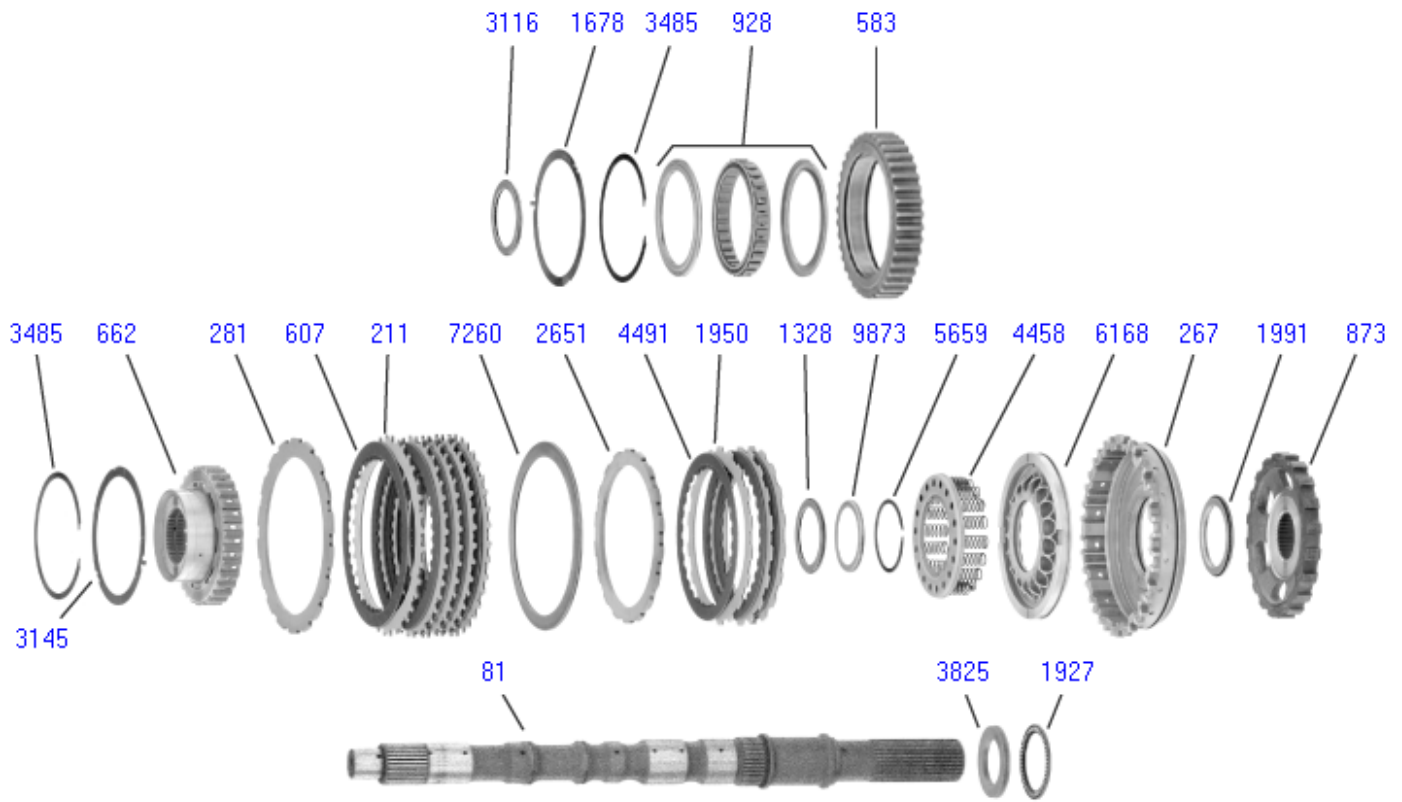

FM Auto&Servizi

CAMBI AUTOMATICI

Drivetrain specialists

Chrysler 62TE Automatic transmission

© F.M. Auto & Servizi
 Drivetrain specialists
www.fmautoeservizi.com
info@fmautoeservizi.it

62TE

Chrysler, Dodge, VW