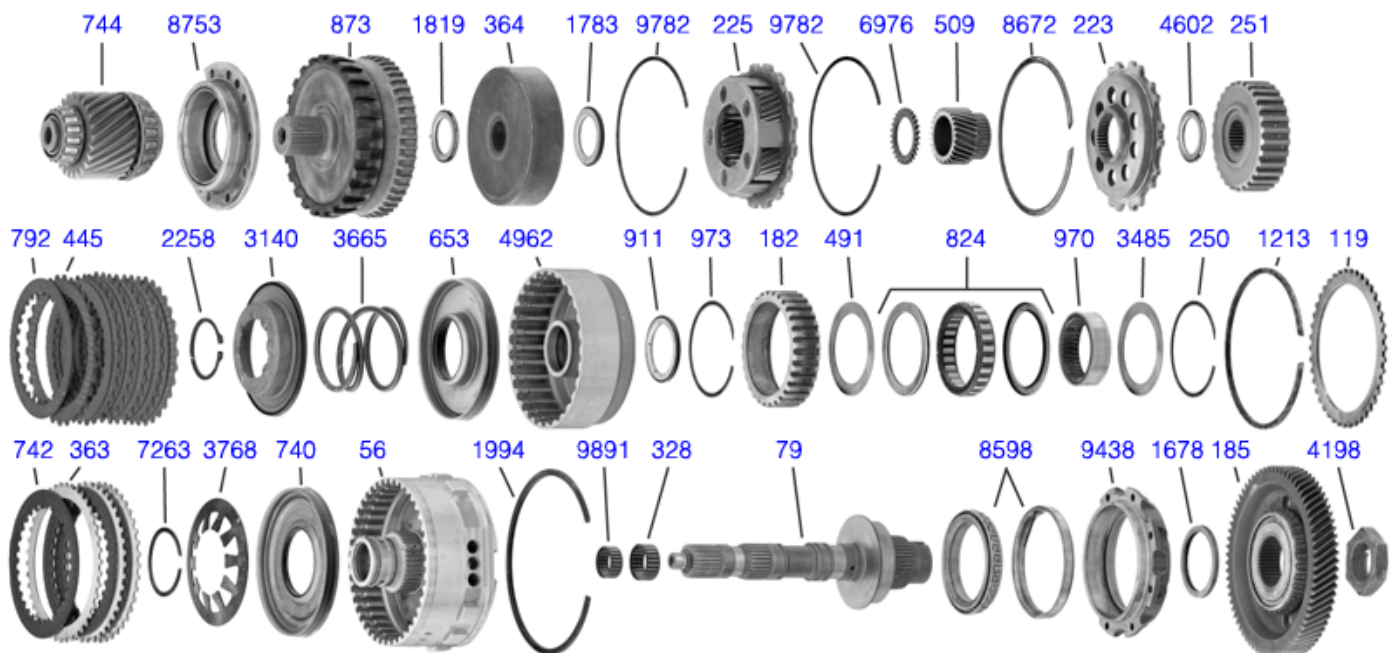

FM Auto&Servizi

CAMBI AUTOMATICI

Drivetrain specialists

Chrysler 62TE Automatic transmission

© F.M. Auto & Servizi
 Drivetrain specialists
www.fmautoeservizi.com
info@fmautoeservizi.it

62TE

Chrysler, Dodge, VW