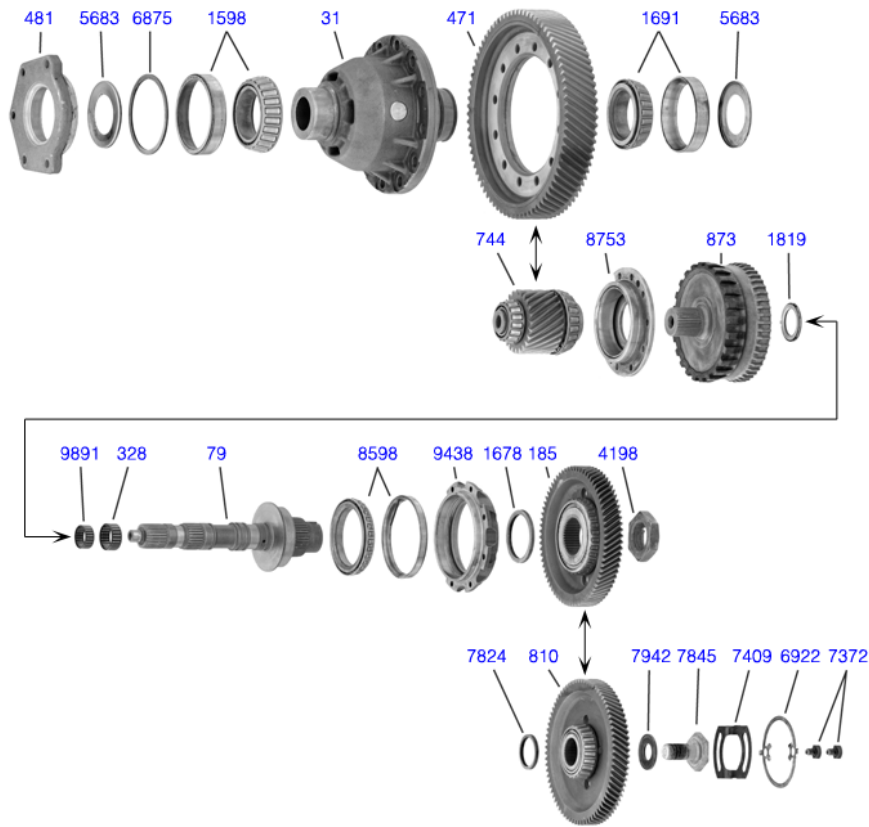

FM Auto&Servizi

CAMBI AUTOMATICI

Drivetrain specialists

Chrysler 62TE Automatic transmission

© F.M. Auto & Servizi
 Drivetrain specialists
www.fmautoeservizi.com
info@fmautoeservizi.it

62TE

Chrysler, Dodge, VW