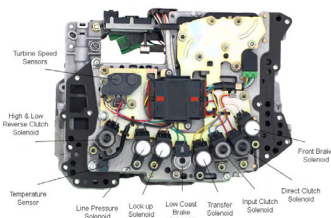

Composed by OEM codes: 31327AA070 - 31341AA110 - 15008AA130

Phonic wheel

OEM code: 30818AA000

Planetary gear set

OEM code: 31055AA000

Input shaft

OEM code: 30815AA011

Mid planet ring gear
OEM code: 30820AA001

Mid planet carrier
OEM code: 30819AA000

Rear planet carrier with ring gear
OEM code: 31056AA000

Shaft with sun gear and flywheel
OEM code: 30824AA000

Valve body
OEM code: 31705AA430