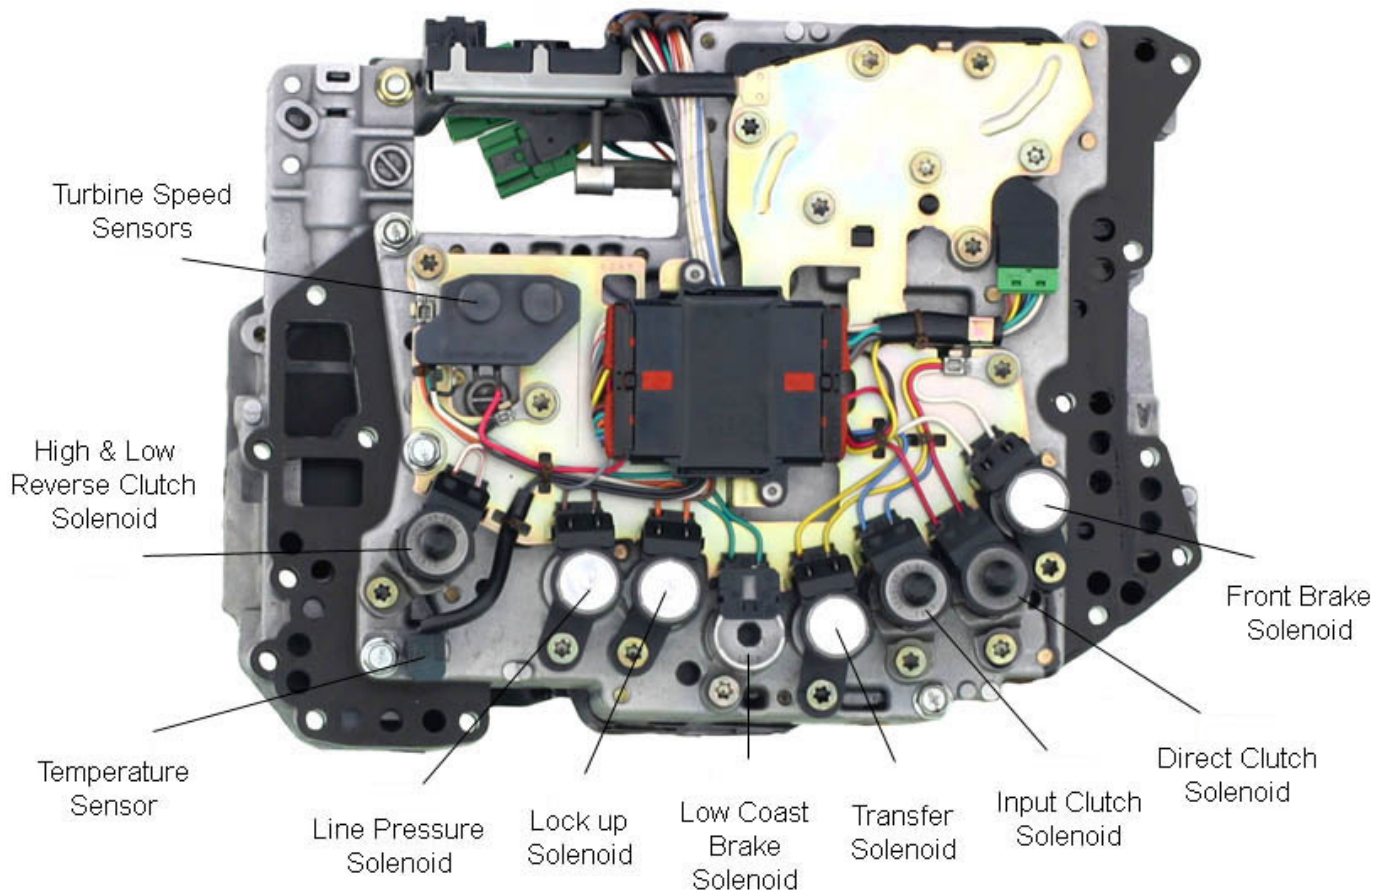

**F.M. AUTO
E SERVIZI**

Cambi automatici

Subaru 5EAT OEM spare parts

© F.M. Auto & Servizi
Drivetrain specialists
www.fmautoeservizi.com
info@fmautoeservizi.it

**F.M. AUTO
E SERVIZI**

Cambi automatici

Subaru 5EAT OEM spare parts

31705AA4309L

© F.M. Auto & Servizi
Drivetrain specialists
www.fmautoeservizi.com
info@fmautoeservizi.it

Torque converters

OEM codes: 31100AB120 - 31100AB121

Further torque converters OEM codes available

Oil pump assembly

Composed by OEM codes: 31327AA070 - 31341AA110 - 15008AA130

Phonic wheel

OEM code: 30818AA000

Planetary gear set

OEM code: 31055AA000

Input shaft

OEM code: 30815AA011

Mid planet ring gear
OEM code: 30820AA001

Mid planet carrier
OEM code: 30819AA000

Rear planet carrier with ring gear
OEM code: 31056AA000

Shaft with sun gear and flywheel
OEM code: 30824AA000

Valve body
OEM code: 31705AA430