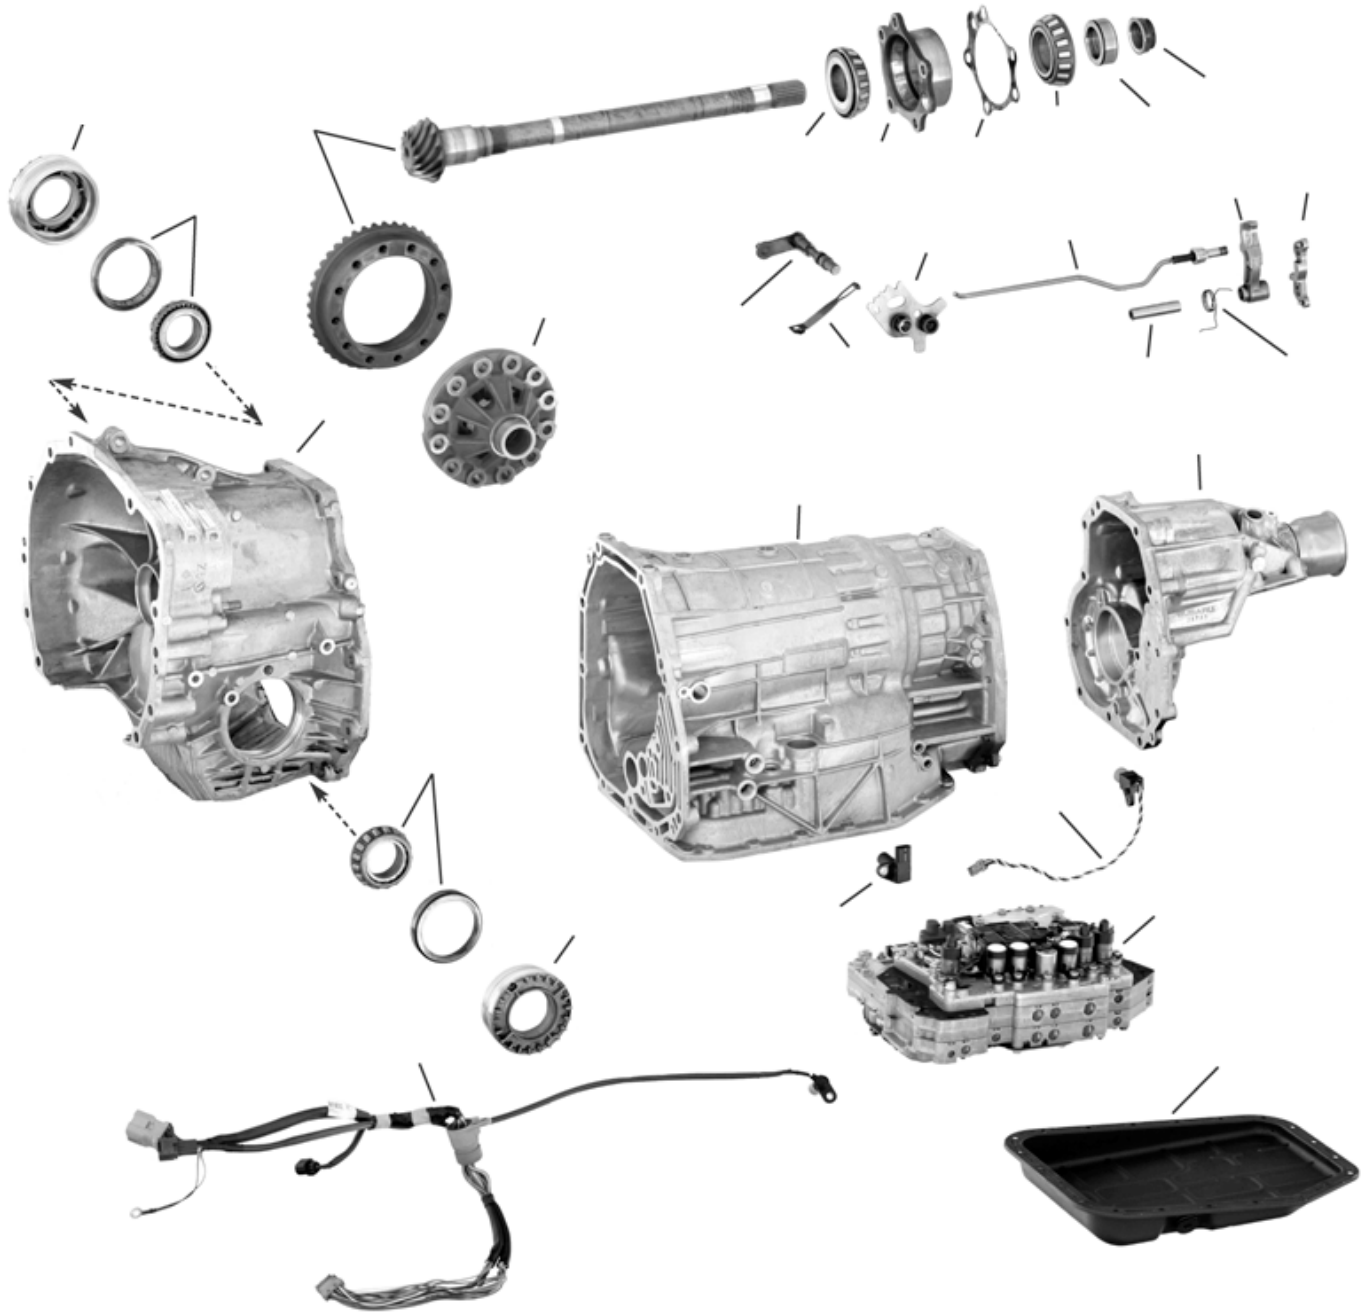

**F.M. AUTO
E SERVIZI**

Cambi automatici

Subaru 5EAT OEM spare parts

© F.M. Auto & Servizi
Drivetrain specialists
www.fmautoeservizi.com
info@fmautoeservizi.it

**F.M. AUTO
E SERVIZI**

Cambi automatici

Subaru 5EAT OEM spare parts

31705AA4309L

© F.M. Auto & Servizi
Drivetrain specialists
www.fmautoeservizi.com
info@fmautoeservizi.it

Torque converters

OEM codes: 31100AB120 - 31100AB121

Further torque converters OEM codes available

Oil pump assembly

Composed by OEM codes: 31327AA070 - 31341AA110 - 15008AA130

Phonic wheel

OEM code: 30818AA000

Planetary gear set

OEM code: 31055AA000

Input shaft

OEM code: 30815AA011

Mid planet ring gear
OEM code: 30820AA001

Mid planet carrier
OEM code: 30819AA000

Rear planet carrier with ring gear
OEM code: 31056AA000

Shaft with sun gear and flywheel
OEM code: 30824AA000

Valve body
OEM code: 31705AA430