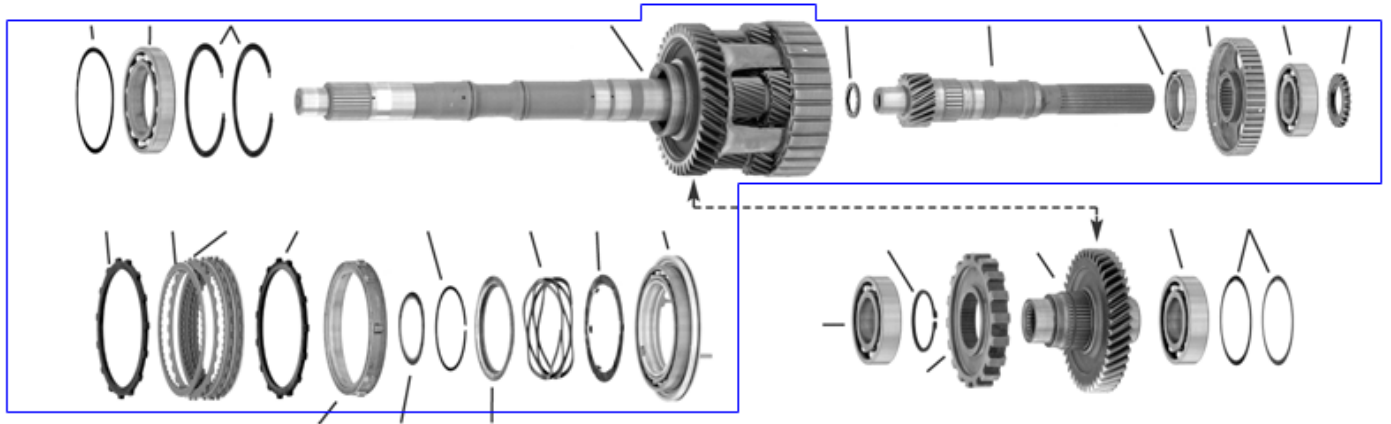

**F.M. AUTO
E SERVIZI**

Cambi automatici

Subaru 5EAT OEM spare parts

31705AA4309L

© F.M. Auto & Servizi
Drivetrain specialists
www.fmautoeservizi.com
info@fmautoeservizi.it